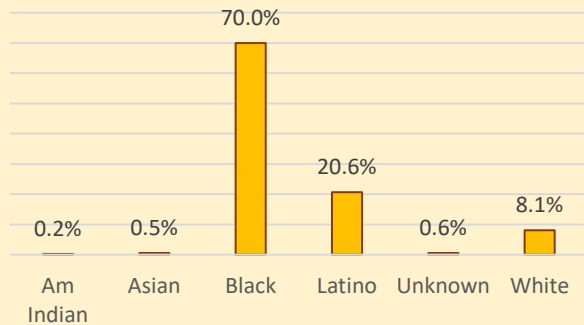

Sheriff's Daily Report

12/3/2024

Under the Custody of the Sheriff	
Total Male and Female	6,706
Jail Population	5,209
Community Corrections	1,497

Jail Population - Behind the Walls

Sheriff's Daily Report

12/3/2024

CCSO Population Demographics

In Confinement

Gender ID Distribution

Race Distribution

Age Distribution

Community Corrections

Gender ID Distribution

Race Distribution

Age Distribution