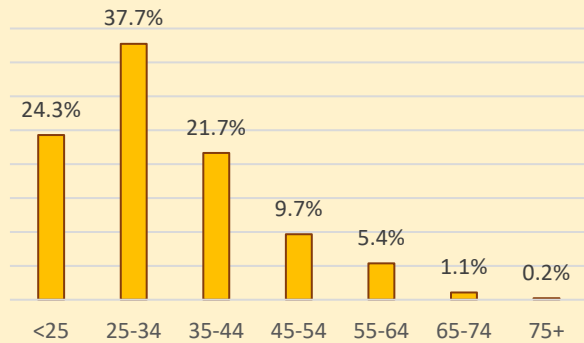

Sheriff's Daily Report

12/3/2024

Under the Custody of the Sheriff	
Total Male and Female	6,706
Jail Population	5,209
Community Corrections	1,497

Jail Population - Behind the Walls

Sheriff's Daily Report

12/3/2024

CCSO Population Demographics

In Confinement

Gender ID Distribution

Race Distribution

Age Distribution

Community Corrections

Gender ID Distribution

Race Distribution

Age Distribution