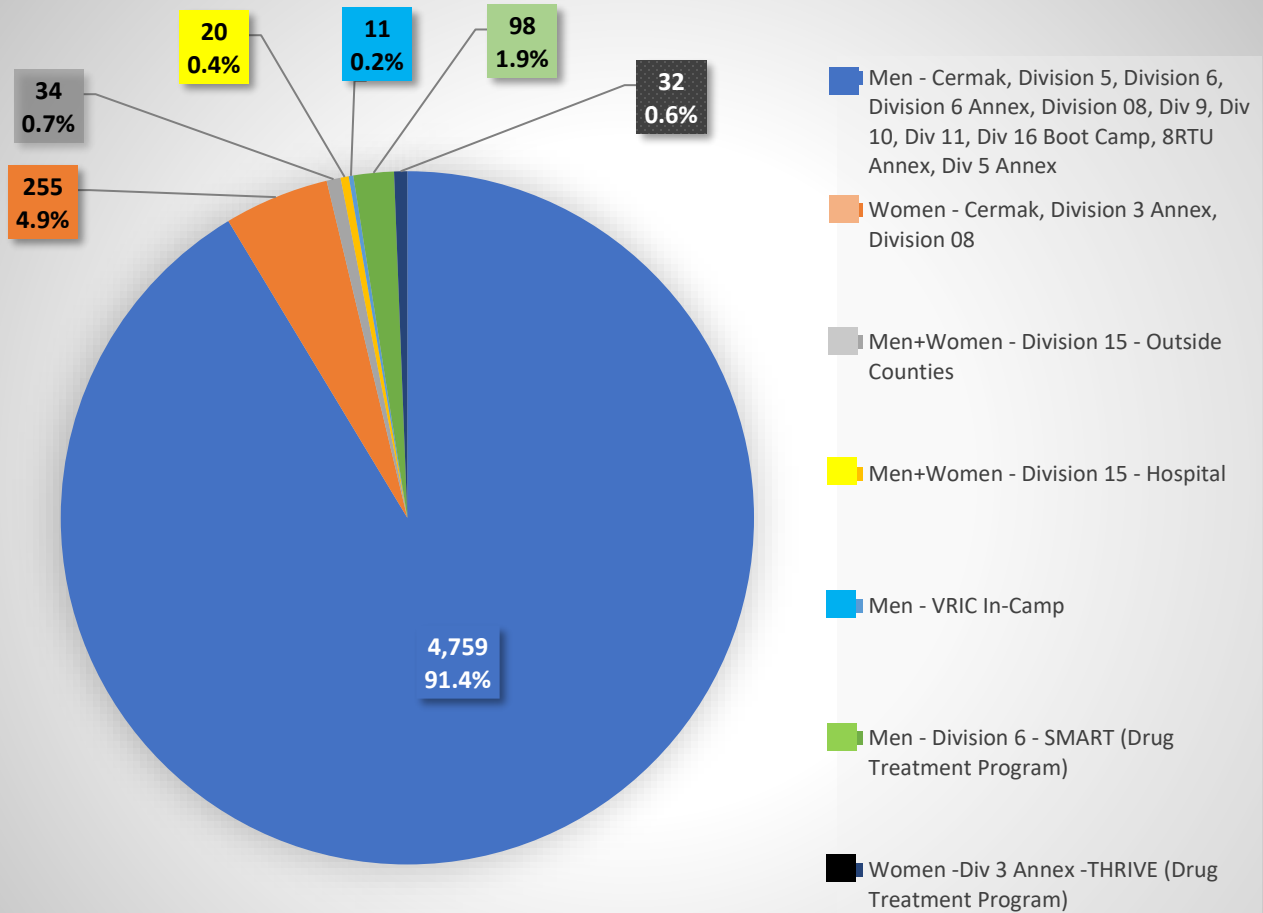

Sheriff's Daily Report

12/3/2024

Under the Custody of the Sheriff	
Total Male and Female	6,706
Jail Population	5,209
Community Corrections	1,497

Jail Population - Behind the Walls

Sheriff's Daily Report

12/3/2024

CCSO Population Demographics

In Confinement

Gender ID Distribution

Race Distribution

Age Distribution

Community Corrections

Gender ID Distribution

Race Distribution

Age Distribution