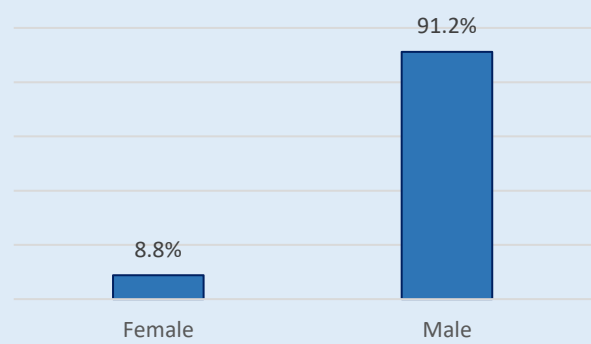

Sheriff's Daily Report

12/3/2024

Under the Custody of the Sheriff	
Total Male and Female	6,706
Jail Population	5,209
Community Corrections	1,497

Jail Population - Behind the Walls

Sheriff's Daily Report

12/3/2024

CCSO Population Demographics

In Confinement

Gender ID Distribution

Race Distribution

Age Distribution

Community Corrections

Gender ID Distribution

Race Distribution

Age Distribution