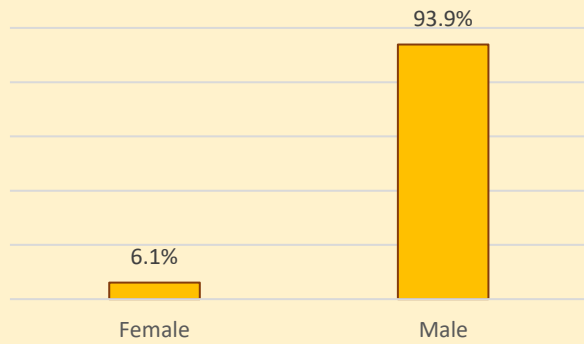

Sheriff's Daily Report

12/3/2024

Under the Custody of the Sheriff	
Total Male and Female	6,706
Jail Population	5,209
Community Corrections	1,497

Jail Population - Behind the Walls

Sheriff's Daily Report

12/3/2024

CCSO Population Demographics

In Confinement

Gender ID Distribution

Race Distribution

Age Distribution

Community Corrections

Gender ID Distribution

Race Distribution

Age Distribution