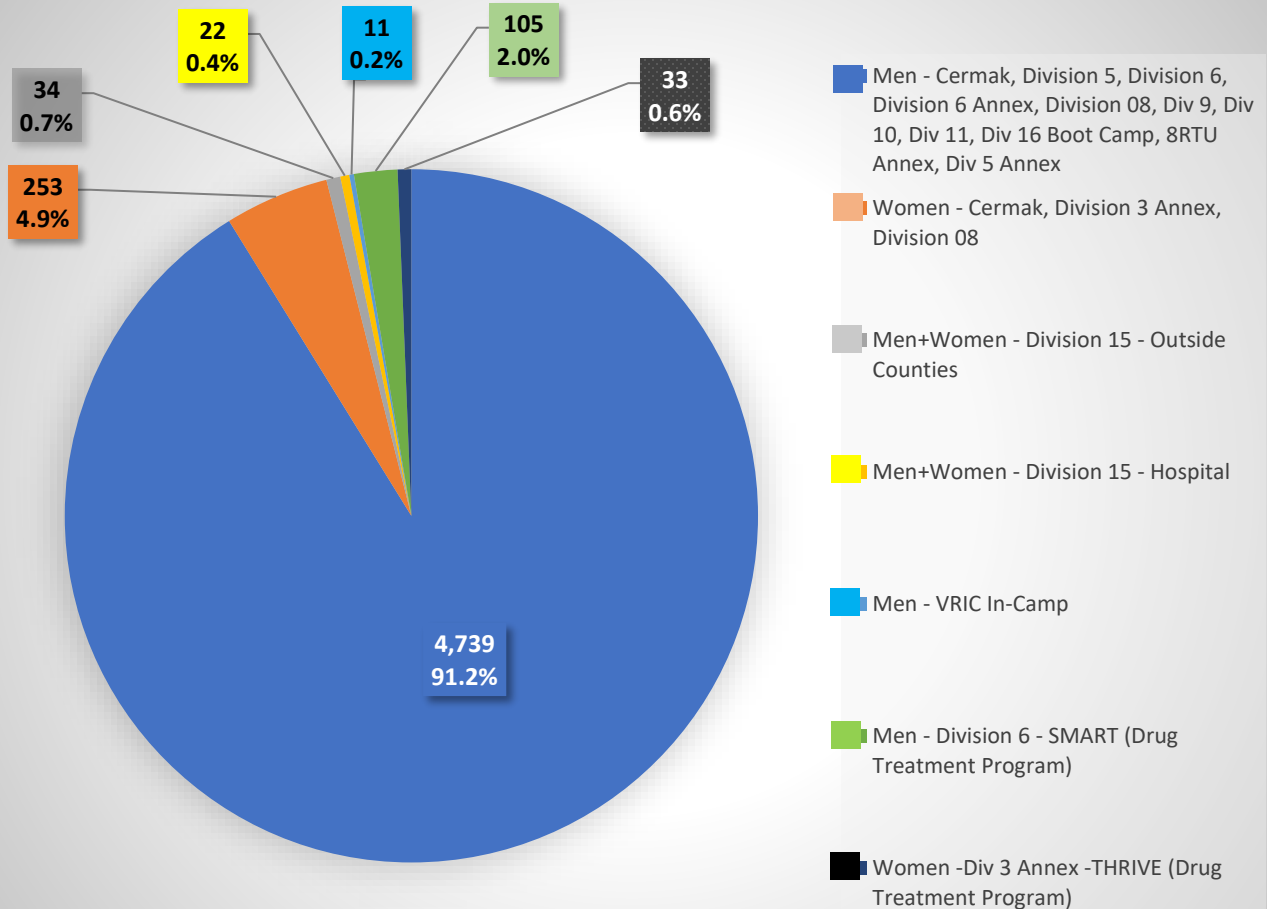

# Sheriff's Daily Report

12/4/2024

Under the Custody of the Sheriff	
<b>Total Male and Female</b>	<b>6,676</b>
Jail Population	5,197
Community Corrections	1,479

## Jail Population - Behind the Walls

# Sheriff's Daily Report

12/4/2024

### In Confinement

Gender ID Distribution

Race Distribution

Age Distribution