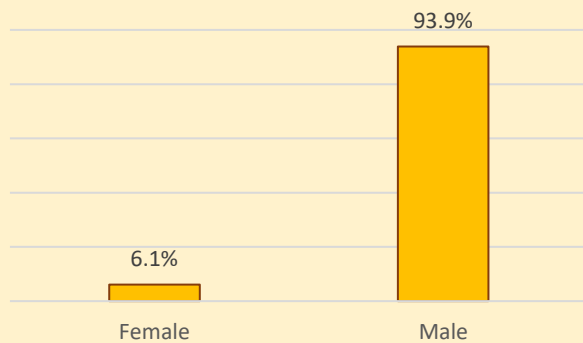

Sheriff's Daily Report

12/4/2024

CCSO Population Demographics

In Confinement

Gender ID Distribution