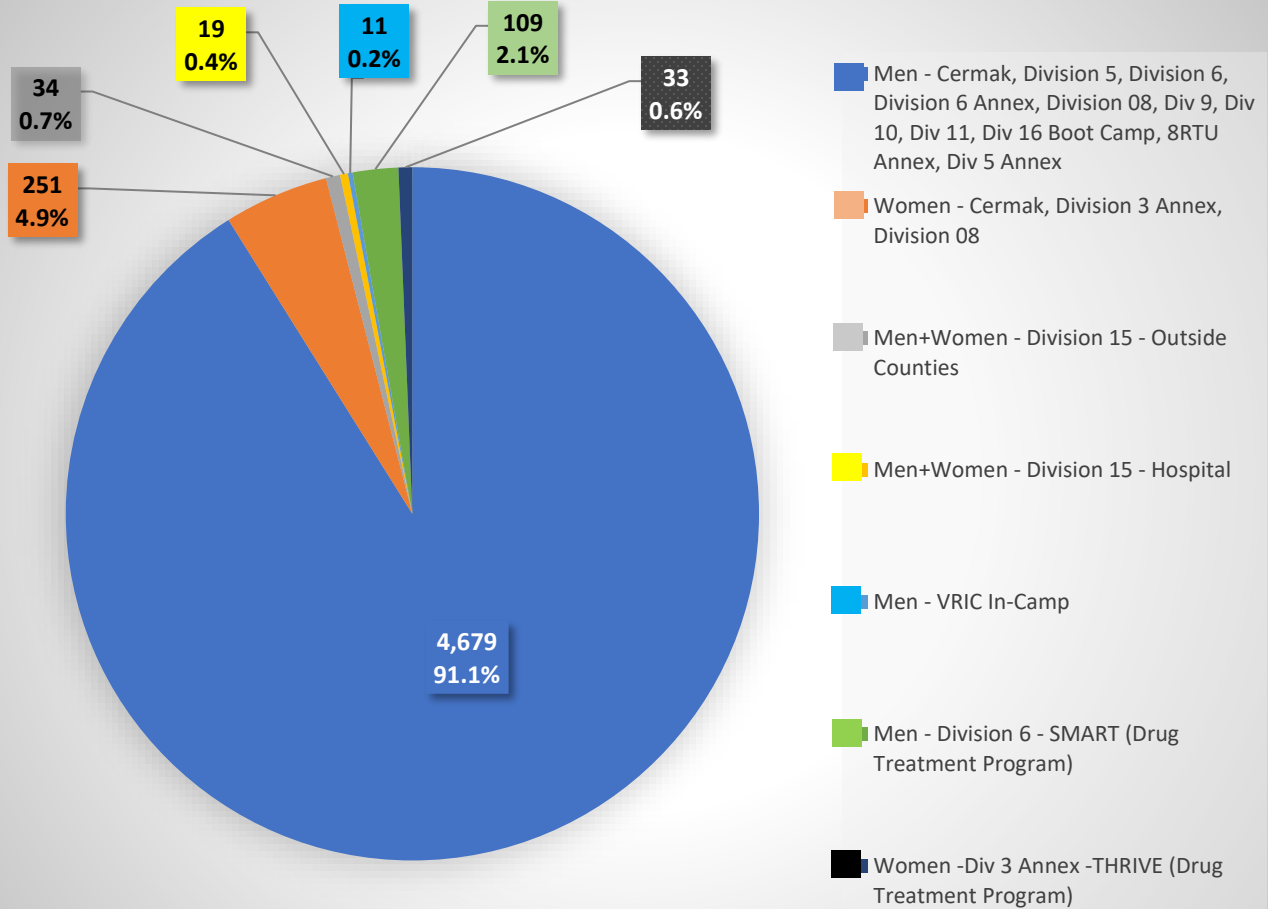

Sheriff's Daily Report

12/5/2024

Under the Custody of the Sheriff	
Total Male and Female	6,615
Jail Population	5,136
Community Corrections	1,479

Jail Population - Behind the Walls

Sheriff's Daily Report

12/5/2024

CCSO Population Demographics