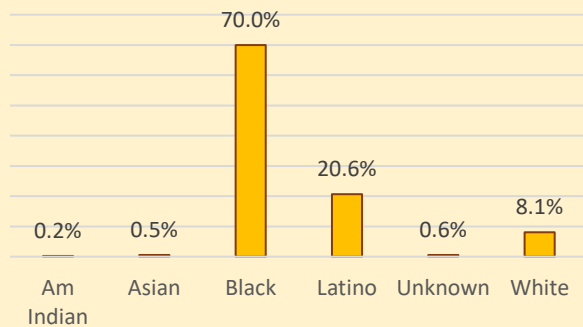

Sheriff's Daily Report

12/6/2024

Under the Custody of the Sheriff	
Total Male and Female	6,634
Jail Population	5,153
Community Corrections	1,481

Jail Population - Behind the Walls

Sheriff's Daily Report

12/6/2024

CCSO Population Demographics

In Confinement

Gender ID Distribution

Race Distribution

Age Distribution

Community Corrections

Gender ID Distribution

Race Distribution

Age Distribution