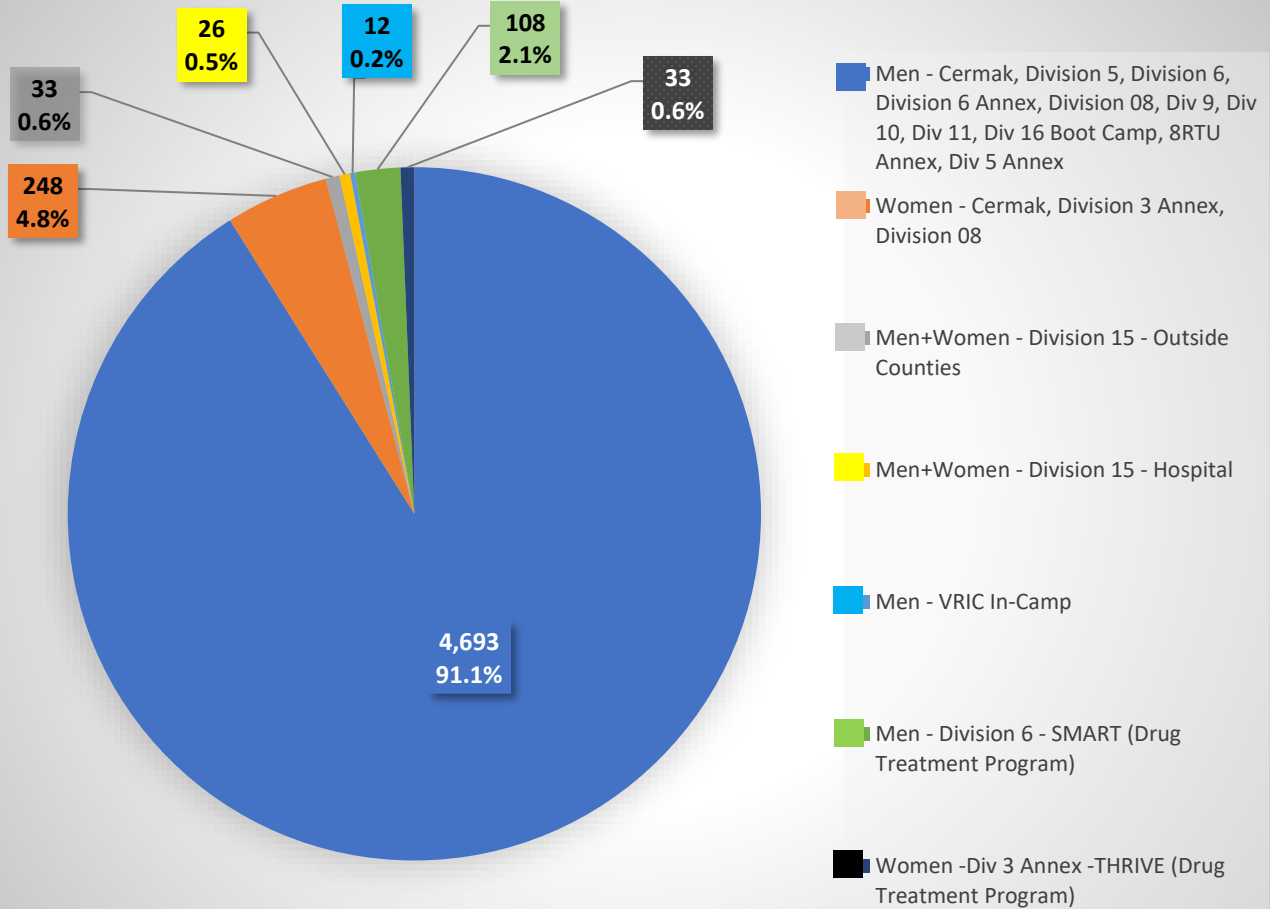

Sheriff's Daily Report

12/6/2024

Under the Custody of the Sheriff	
Total Male and Female	6,634
Jail Population	5,153
Community Corrections	1,481

Jail Population - Behind the Walls

Sheriff's Daily Report

12/6/2024

CCSO Population Demographics

In Confinement

Gender ID Distribution

Race Distribution

Age Distribution

Community Corrections

Gender ID Distribution

Race Distribution

Age Distribution