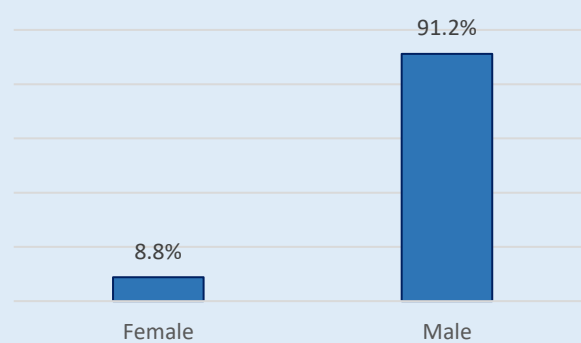

Sheriff's Daily Report

12/6/2024

Under the Custody of the Sheriff	
Total Male and Female	6,634
Jail Population	5,153
Community Corrections	1,481

Jail Population - Behind the Walls

Sheriff's Daily Report

12/6/2024

CCSO Population Demographics

In Confinement

Gender ID Distribution

Race Distribution

Age Distribution

Community Corrections

Gender ID Distribution

Race Distribution

Age Distribution