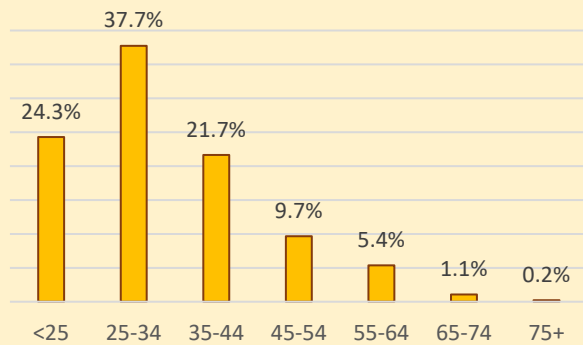

Sheriff's Daily Report

12/6/2024

Under the Custody of the Sheriff	
Total Male and Female	6,634
Jail Population	5,153
Community Corrections	1,481

Jail Population - Behind the Walls

Sheriff's Daily Report

12/6/2024

CCSO Population Demographics

In Confinement

Gender ID Distribution

Race Distribution

Age Distribution

Community Corrections

Gender ID Distribution

Race Distribution

Age Distribution