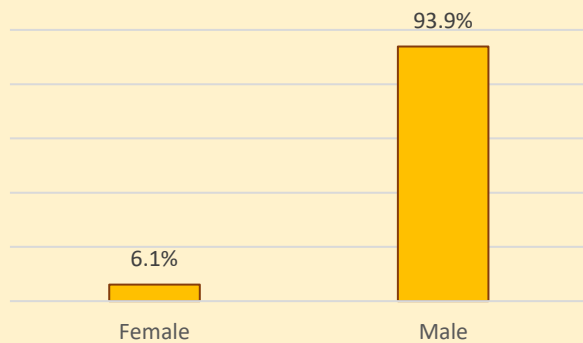

Sheriff's Daily Report

12/6/2024

Under the Custody of the Sheriff	
Total Male and Female	6,634
Jail Population	5,153
Community Corrections	1,481

Jail Population - Behind the Walls

Sheriff's Daily Report

12/6/2024

CCSO Population Demographics

In Confinement

Gender ID Distribution

Race Distribution

Age Distribution

Community Corrections

Gender ID Distribution

Race Distribution

Age Distribution