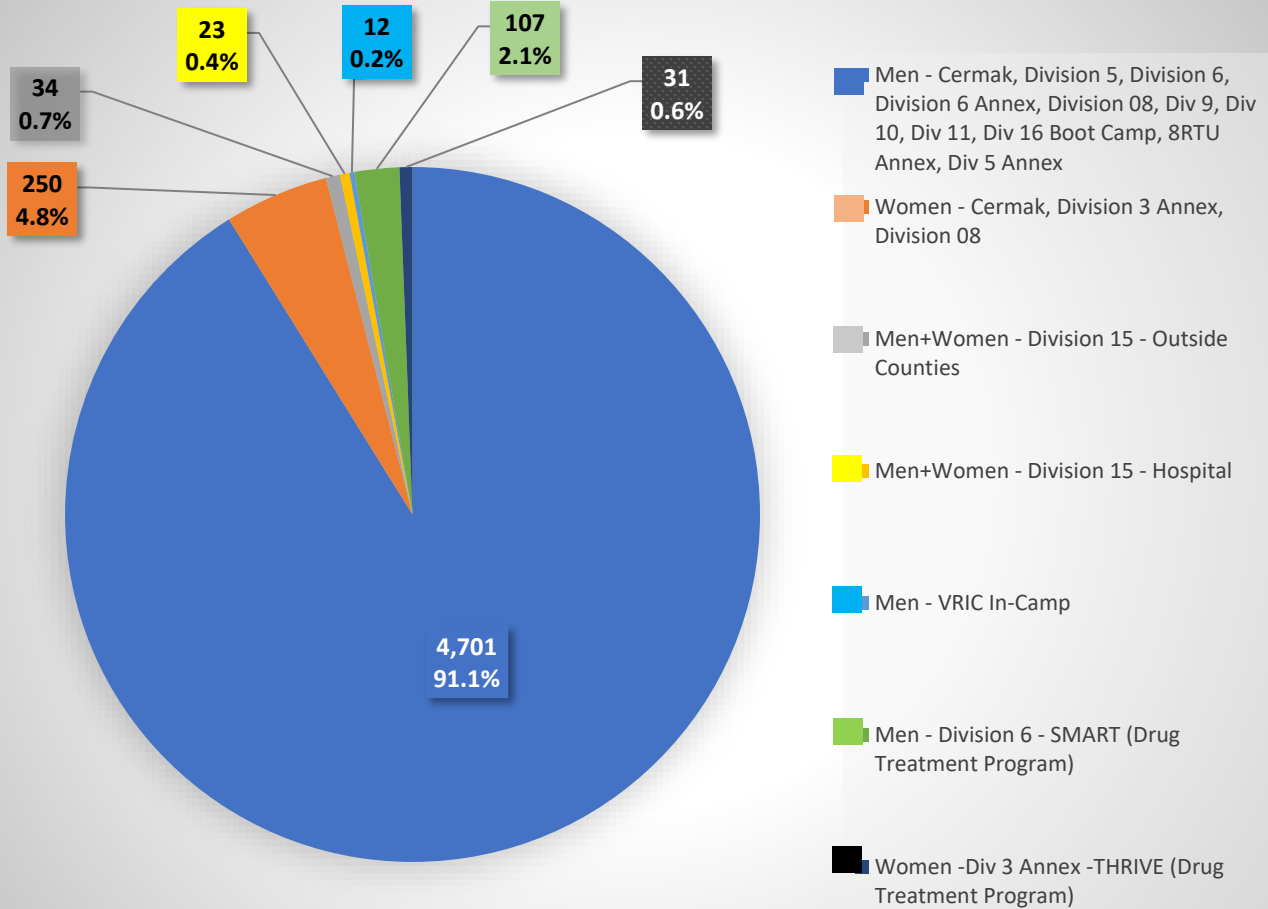

Sheriff's Daily Report

12/7/2024

Under the Custody of the Sheriff	
Total Male and Female	6,656
Jail Population	5,158
Community Corrections	1,498

Jail Population - Behind the Walls

Sheriff's Daily Report

12/7/2024

CCSO Population Demographics

In Confinement

Gender ID Distribution

Race Distribution

Age Distribution

Community Corrections

Gender ID Distribution

Race Distribution

Age Distribution