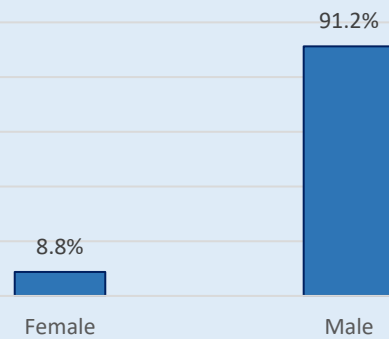

Sheriff's Daily Report

12/7/2024

Under the Custody of the Sheriff	
Total Male and Female	6,656
Jail Population	5,158
Community Corrections	1,498

Jail Population - Behind the Walls

Sheriff's Daily Report

12/7/2024

CCSO Population Demographics

In Confinement

Gender ID Distribution

Race Distribution

Age Distribution

Community Corrections

Gender ID Distribution

Race Distribution

Age Distribution