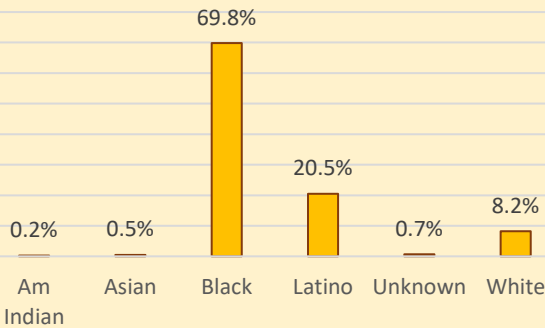

Sheriff's Daily Report

12/7/2024

Under the Custody of the Sheriff	
Total Male and Female	6,656
Jail Population	5,158
Community Corrections	1,498

Jail Population - Behind the Walls

Sheriff's Daily Report

12/7/2024

CCSO Population Demographics

In Confinement

Gender ID Distribution

Race Distribution

Age Distribution

Community Corrections

Gender ID Distribution

Race Distribution

Age Distribution