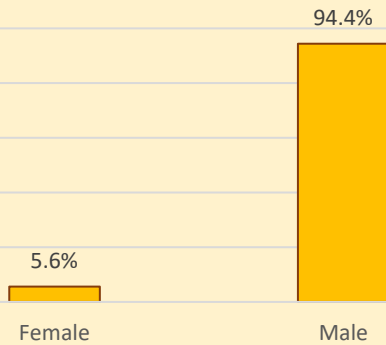

Sheriff's Daily Report

12/7/2024

Under the Custody of the Sheriff	
Total Male and Female	6,656
Jail Population	5,158
Community Corrections	1,498

Jail Population - Behind the Walls

Sheriff's Daily Report

12/7/2024

CCSO Population Demographics

In Confinement

Gender ID Distribution

Race Distribution

Age Distribution

Community Corrections

Gender ID Distribution

Race Distribution

Age Distribution