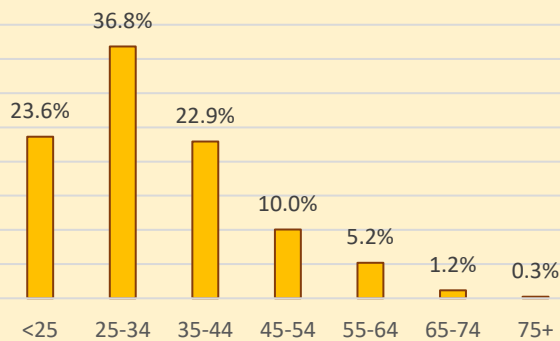

Sheriff's Daily Report

12/7/2024

Under the Custody of the Sheriff	
Total Male and Female	6,656
Jail Population	5,158
Community Corrections	1,498

Jail Population - Behind the Walls

Sheriff's Daily Report

12/7/2024

CCSO Population Demographics

In Confinement

Gender ID Distribution

Race Distribution

Age Distribution

Community Corrections

Gender ID Distribution

Race Distribution

Age Distribution