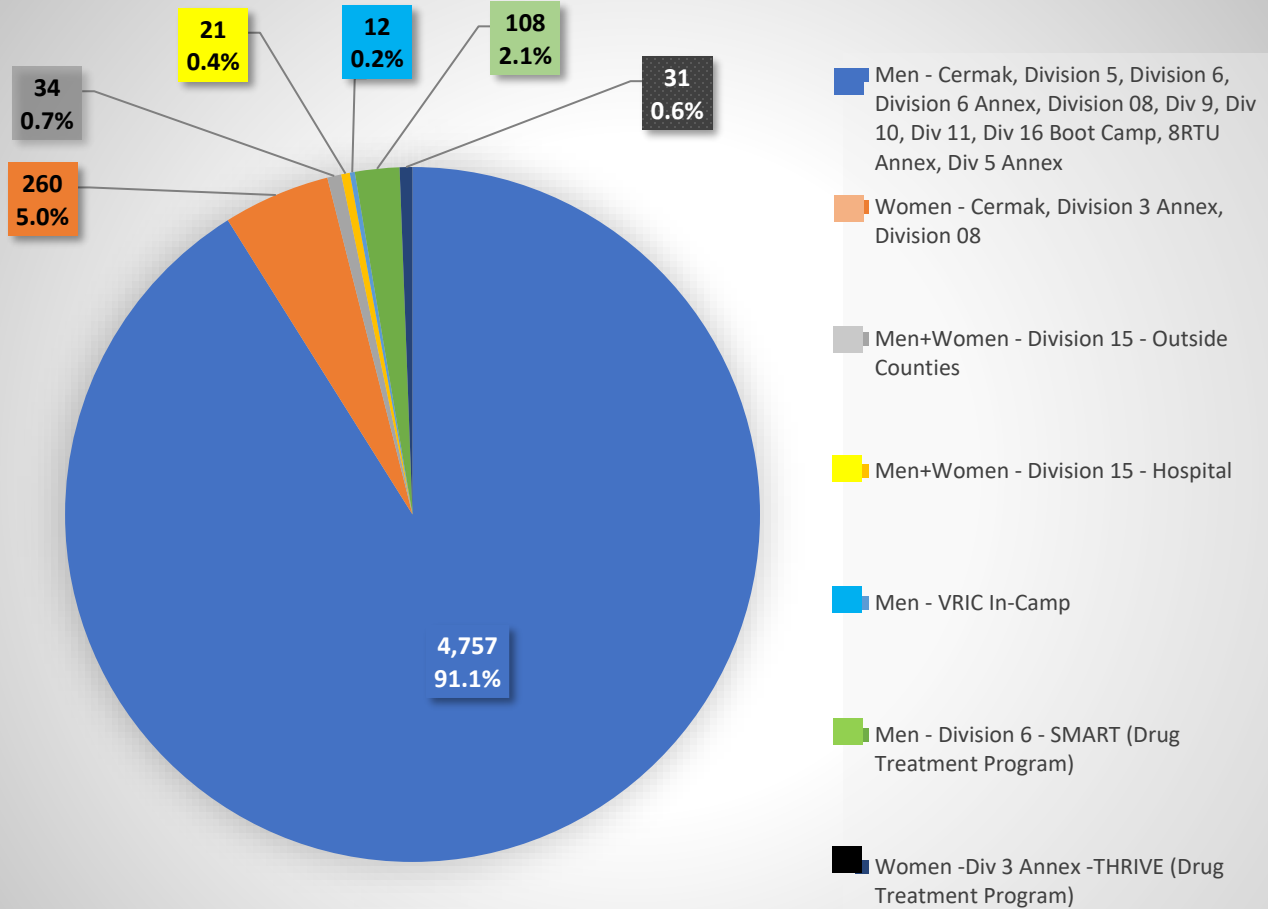

# Sheriff's Daily Report

## 12/8/2024

| Under the Custody of the Sheriff |       |
|----------------------------------|-------|
| Total Male and Female            | 6,722 |
| Jail Population                  | 5,223 |
| Community Corrections            | 1,499 |

### Jail Population - Behind the Walls

## CCSO Population Demographics