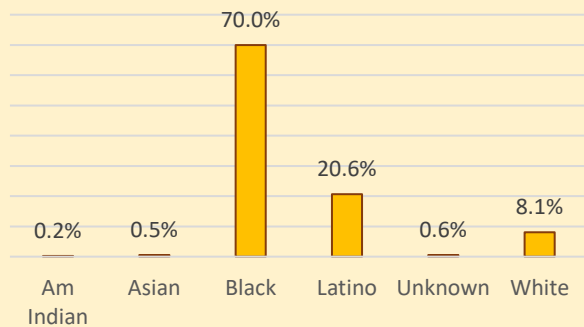

Sheriff's Daily Report

12/10/2024

Under the Custody of the Sheriff	
Total Male and Female	6,692
Jail Population	5,182
Community Corrections	1,510

Jail Population - Behind the Walls

Sheriff's Daily Report

12/10/2024

CCSO Population Demographics

In Confinement

Gender ID Distribution

Race Distribution

Age Distribution

Community Corrections

Gender ID Distribution

Race Distribution

Age Distribution