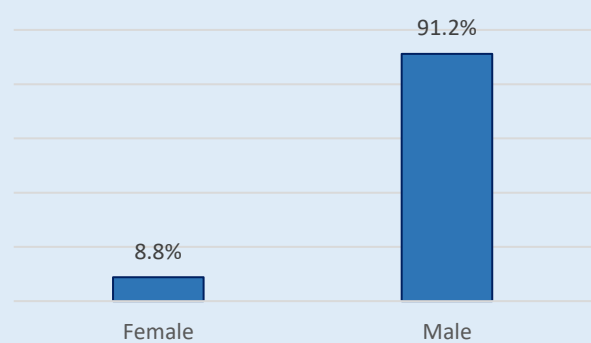

Sheriff's Daily Report

12/10/2024

Under the Custody of the Sheriff	
Total Male and Female	6,692
Jail Population	5,182
Community Corrections	1,510

Jail Population - Behind the Walls

Sheriff's Daily Report

12/10/2024

CCSO Population Demographics

In Confinement

Gender ID Distribution

Race Distribution

Age Distribution

Community Corrections

Gender ID Distribution

Race Distribution

Age Distribution