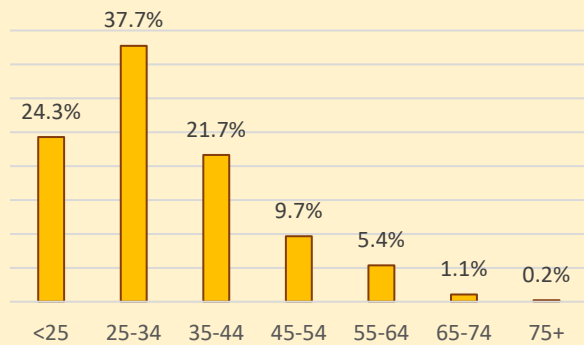

Sheriff's Daily Report

12/10/2024

Under the Custody of the Sheriff	
Total Male and Female	6,692
Jail Population	5,182
Community Corrections	1,510

Jail Population - Behind the Walls

Sheriff's Daily Report

12/10/2024

CCSO Population Demographics

In Confinement

Gender ID Distribution

Race Distribution

Age Distribution

Community Corrections

Gender ID Distribution

Race Distribution

Age Distribution