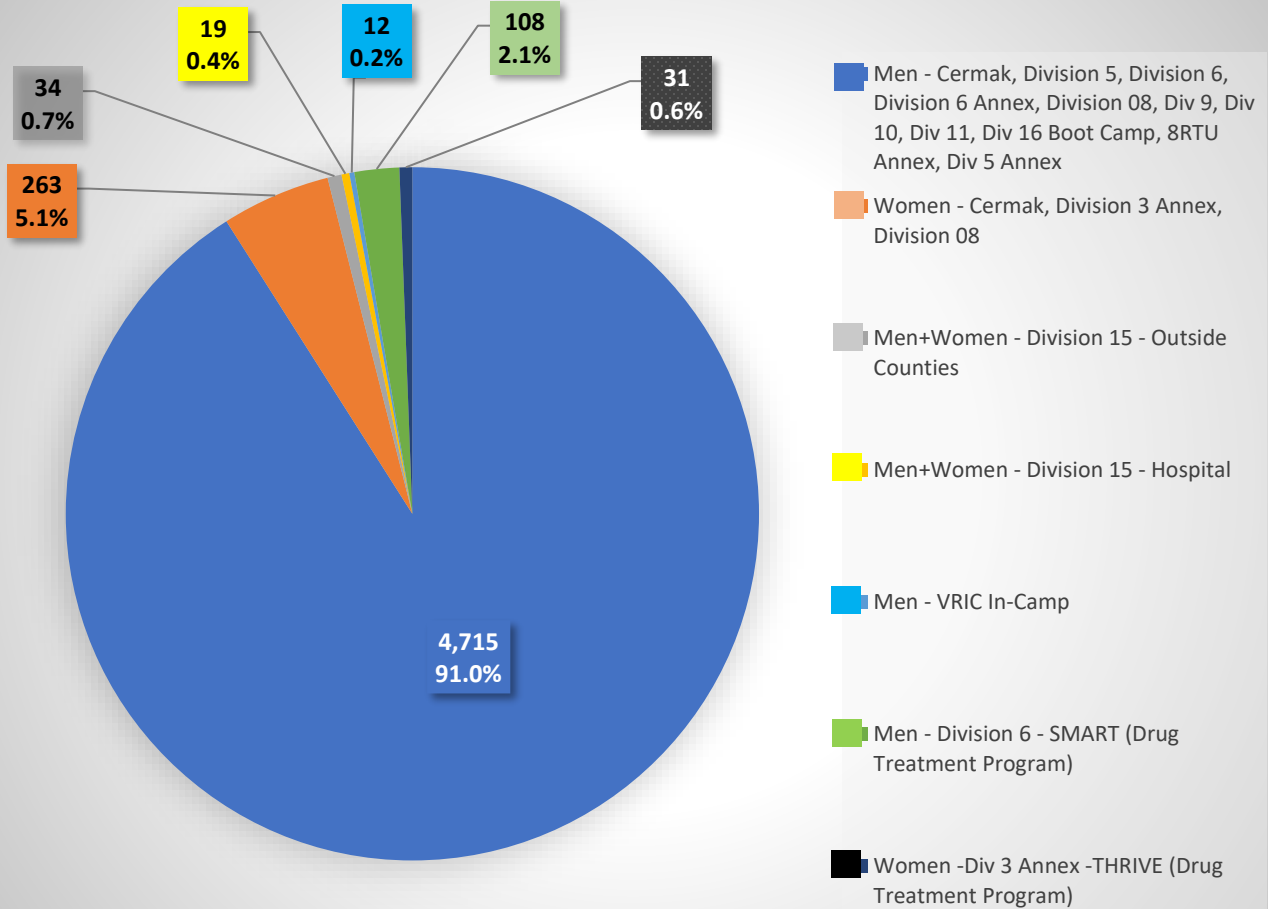

Sheriff's Daily Report

12/10/2024

Under the Custody of the Sheriff	
Total Male and Female	6,692
Jail Population	5,182
Community Corrections	1,510

Jail Population - Behind the Walls

Sheriff's Daily Report

12/10/2024

CCSO Population Demographics

In Confinement

Gender ID Distribution

Race Distribution

Age Distribution

Community Corrections

Gender ID Distribution

Race Distribution

Age Distribution