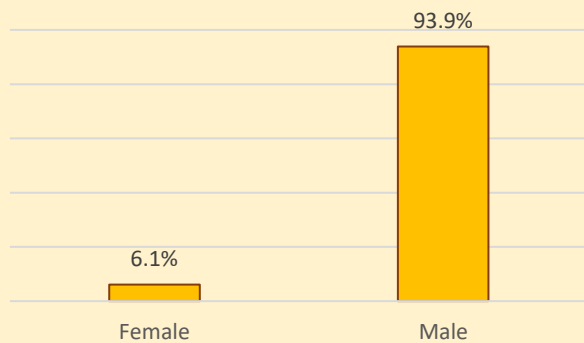

Sheriff's Daily Report

12/10/2024

Under the Custody of the Sheriff	
Total Male and Female	6,692
Jail Population	5,182
Community Corrections	1,510

Jail Population - Behind the Walls

Sheriff's Daily Report

12/10/2024

CCSO Population Demographics

In Confinement

Gender ID Distribution

Race Distribution

Age Distribution

Community Corrections

Gender ID Distribution

Race Distribution

Age Distribution