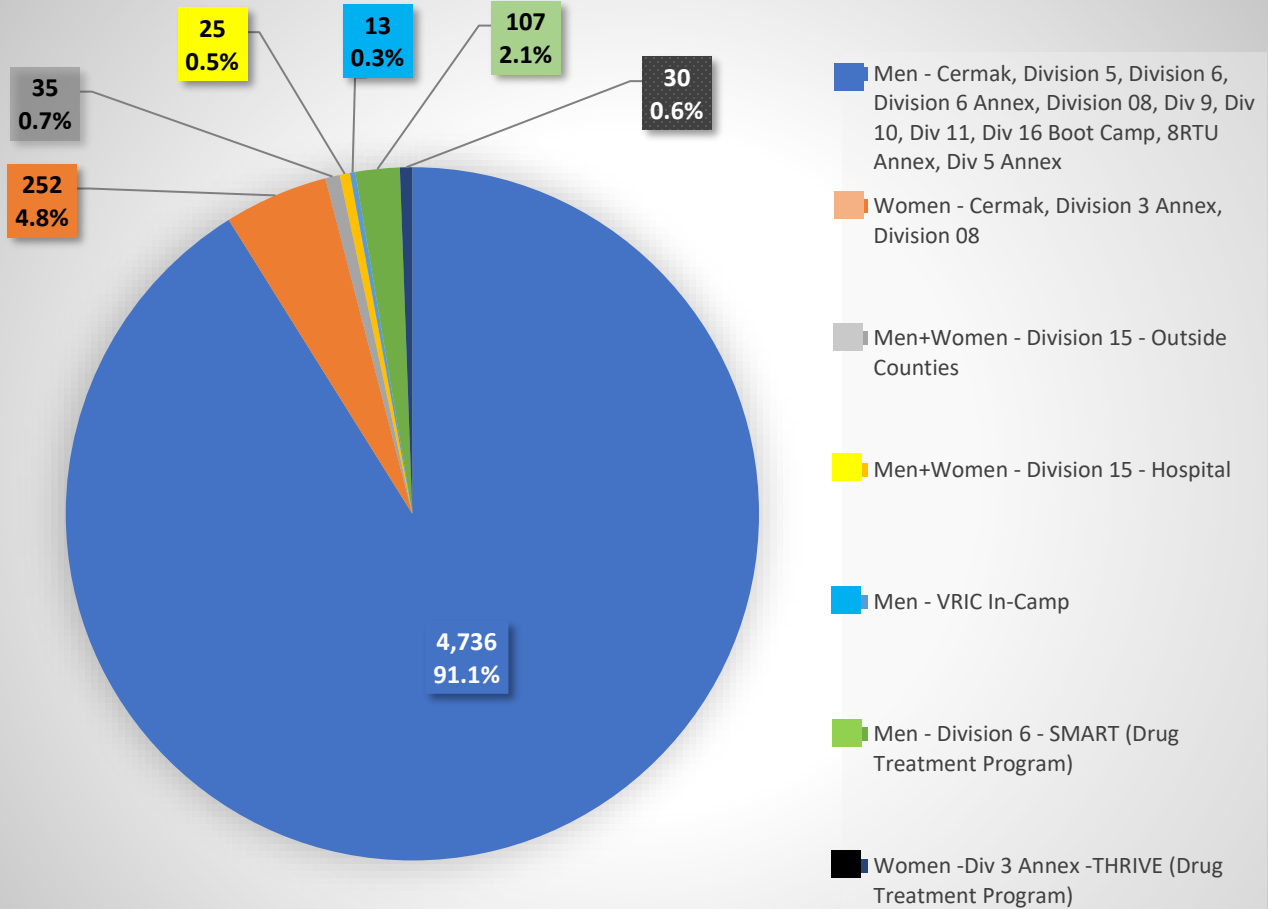

Sheriff's Daily Report

12/11/2024

Under the Custody of the Sheriff	
Total Male and Female	6,708
Jail Population	5,198
Community Corrections	1,510

Jail Population - Behind the Walls

Sheriff's Daily Report

12/11/2024

CCSO Population Demographics