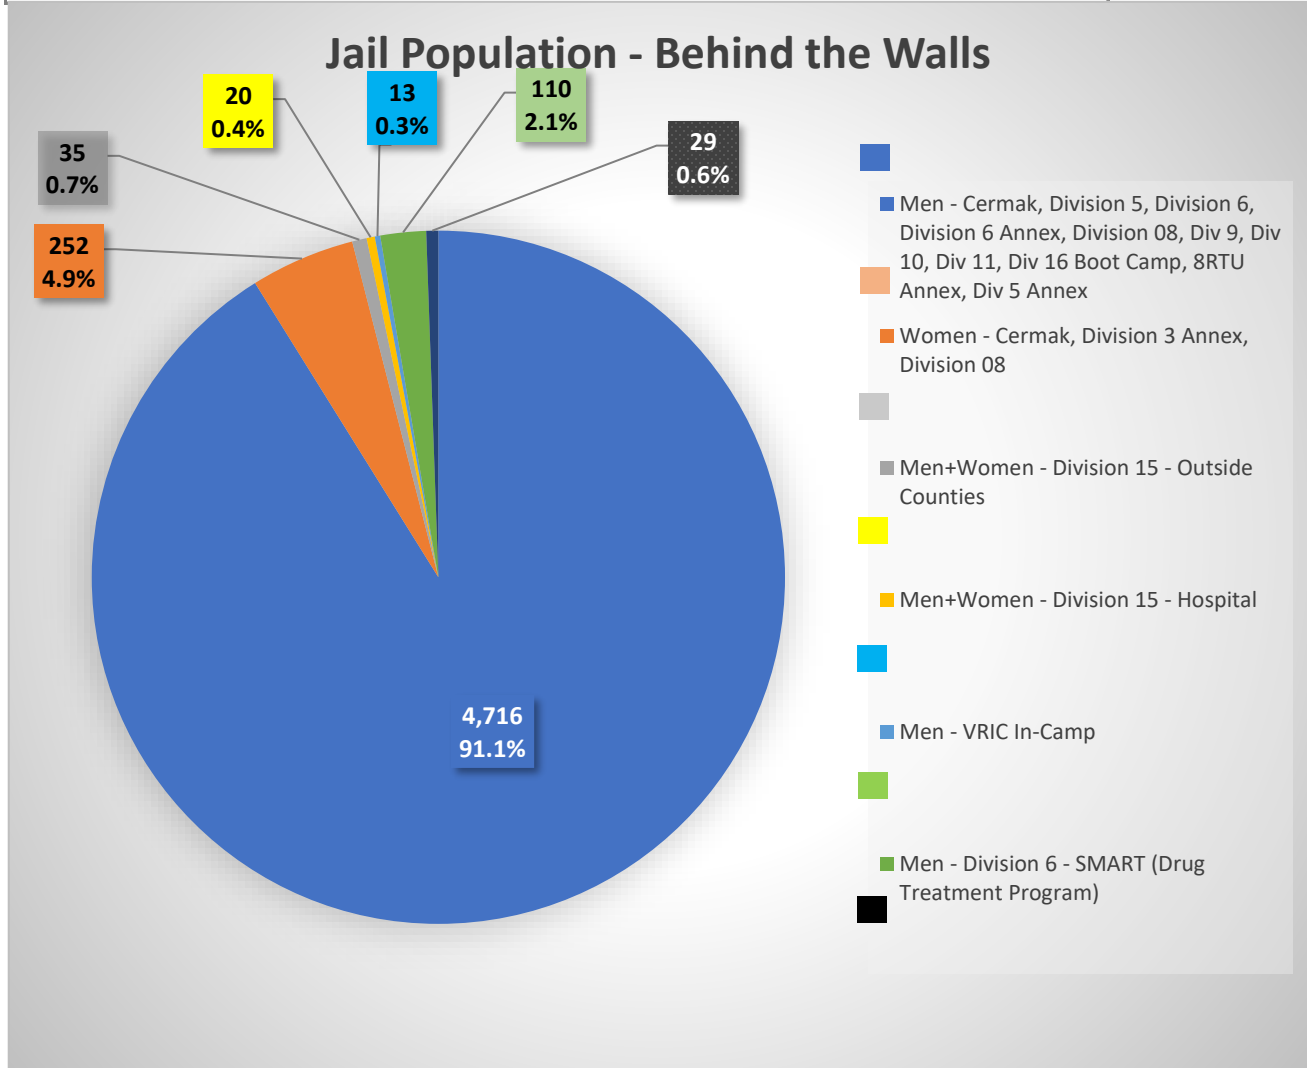

# Sheriff's Daily Report

## 12/13/2024

Under the Custody of the Sheriff	
Total Male and Female	6,685
Jail Population	5,175
Community Corrections	1,510

## Sheriff's Daily Report

12/13/2024