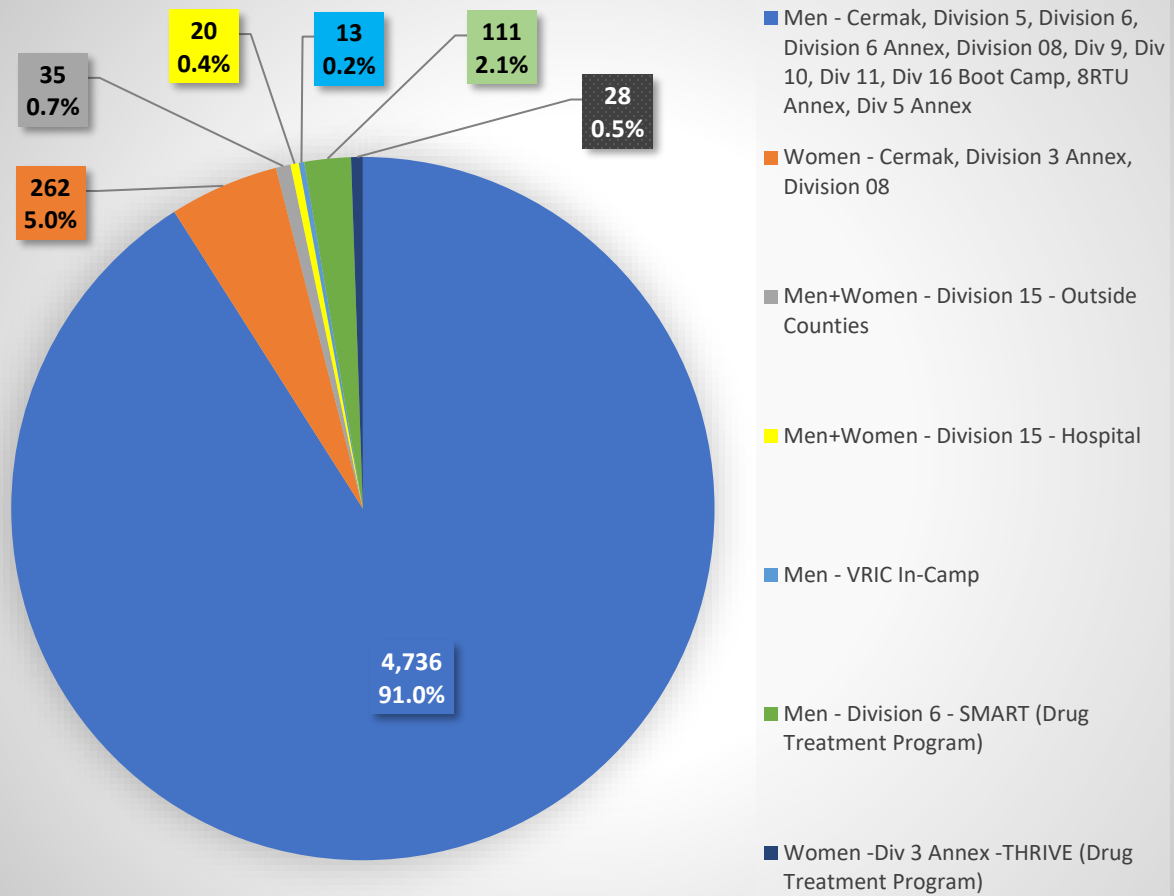

Sheriff's Daily Report

12/17/2024

Under the Custody of the Sheriff	
Total Male and Female	6,734
Jail Population	5,205
Community Corrections	1,529

Jail Population - Behind the Walls

Sheriff's Daily Report

12/17/2024

CCSO Population Demographics