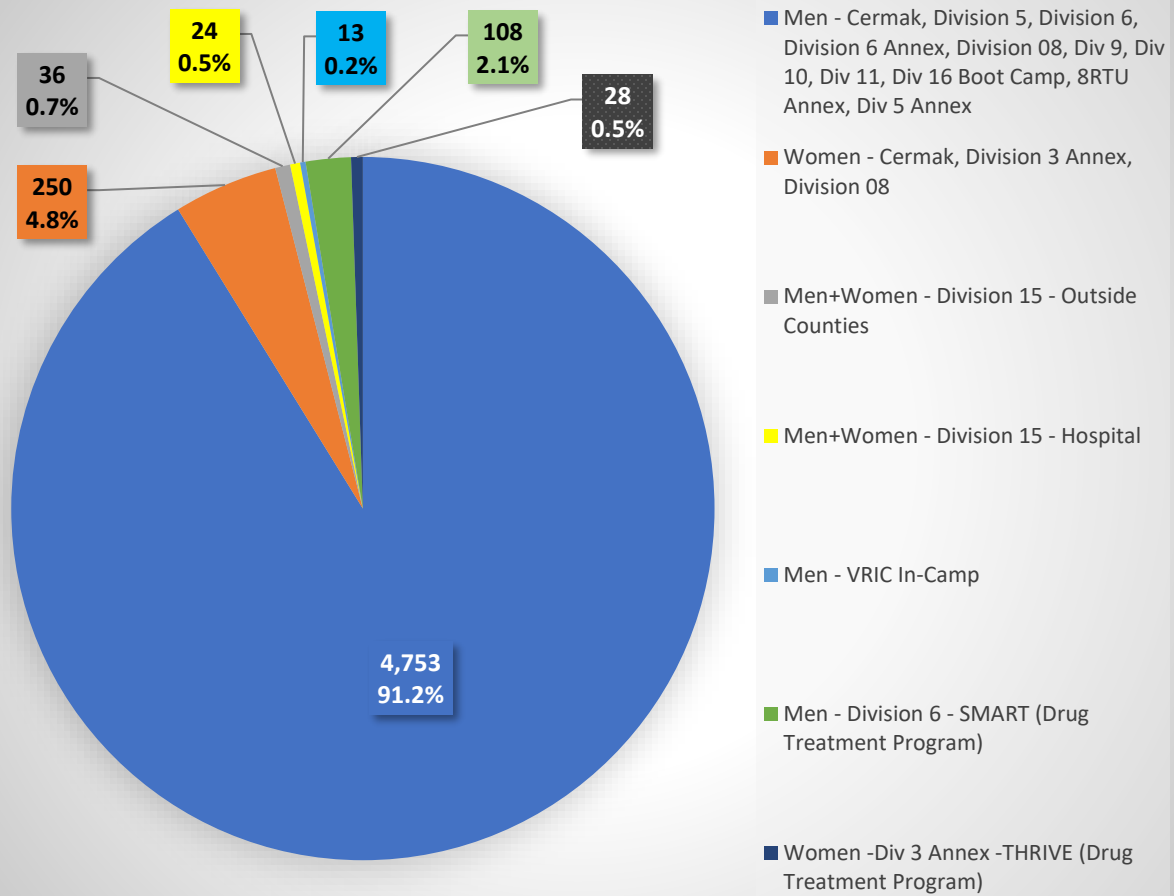

Sheriff's Daily Report

12/18/2024

Under the Custody of the Sheriff	
Total Male and Female	6,740
Jail Population	5,212
Community Corrections	1,528

Jail Population - Behind the Walls

Sheriff's Daily Report

12/18/2024

CCSO Population Demographics