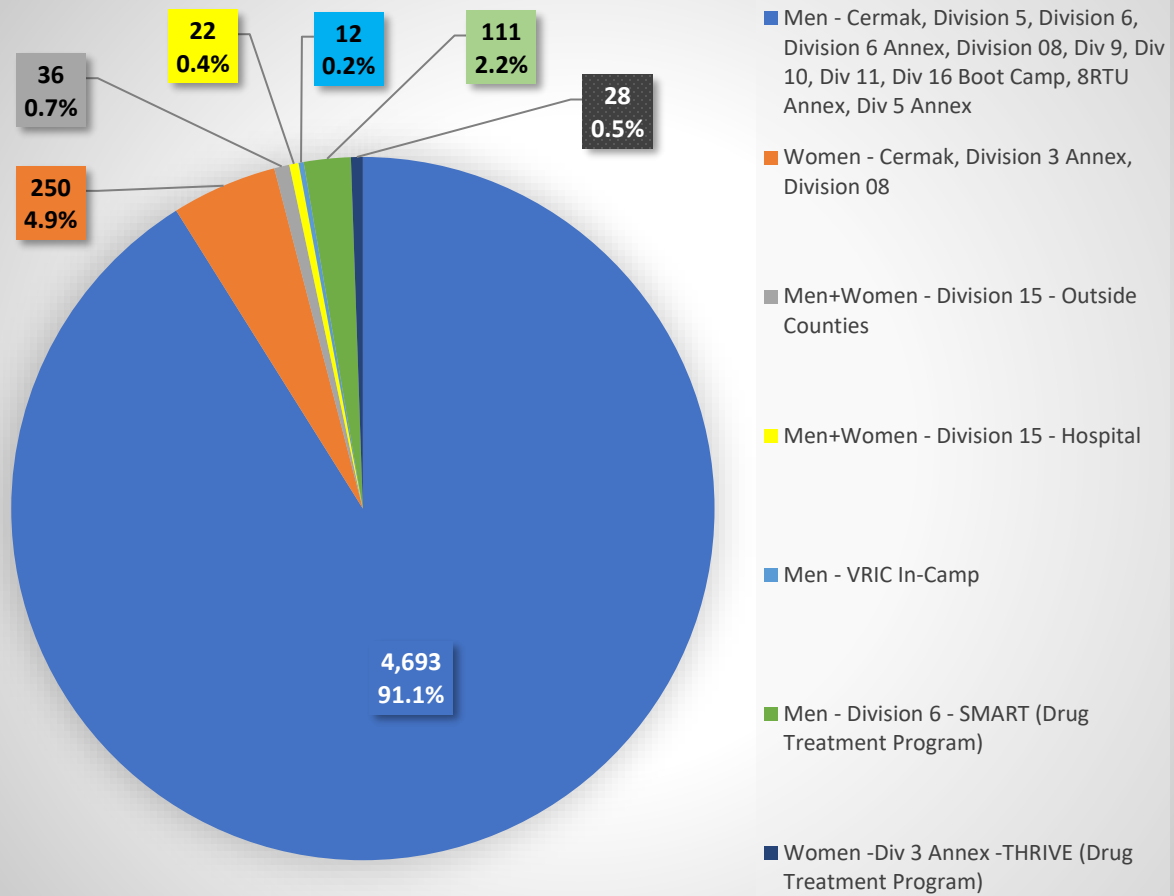

Sheriff's Daily Report

12/19/2024

Under the Custody of the Sheriff	
Total Male and Female	6,664
Jail Population	5,152
Community Corrections	1,512

Jail Population - Behind the Walls

Sheriff's Daily Report

12/19/2024

CCSO Population Demographics