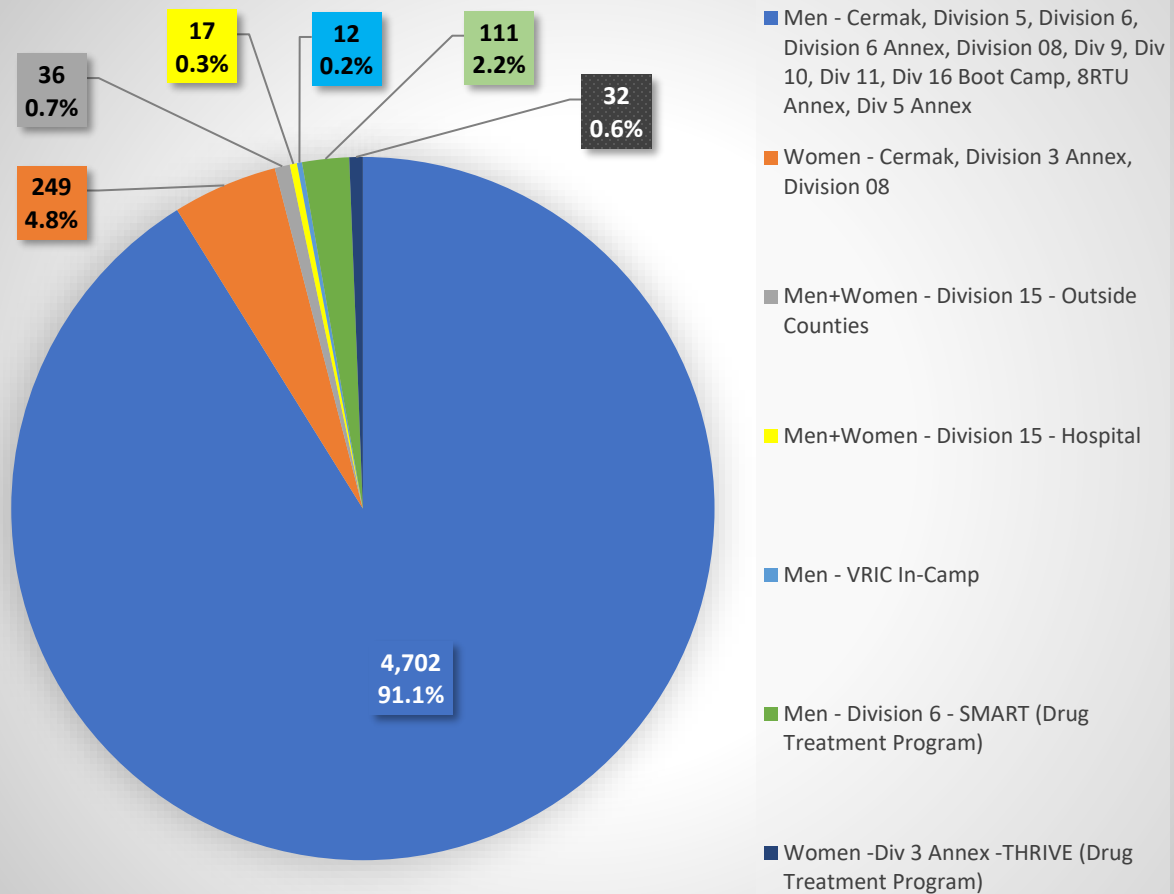

# Sheriff's Daily Report

12/26/2024

| Under the Custody of the Sheriff |       |
|----------------------------------|-------|
| Total Male and Female            | 6,682 |
| Jail Population                  | 5,159 |
| Community Corrections            | 1,523 |

## Jail Population - Behind the Walls