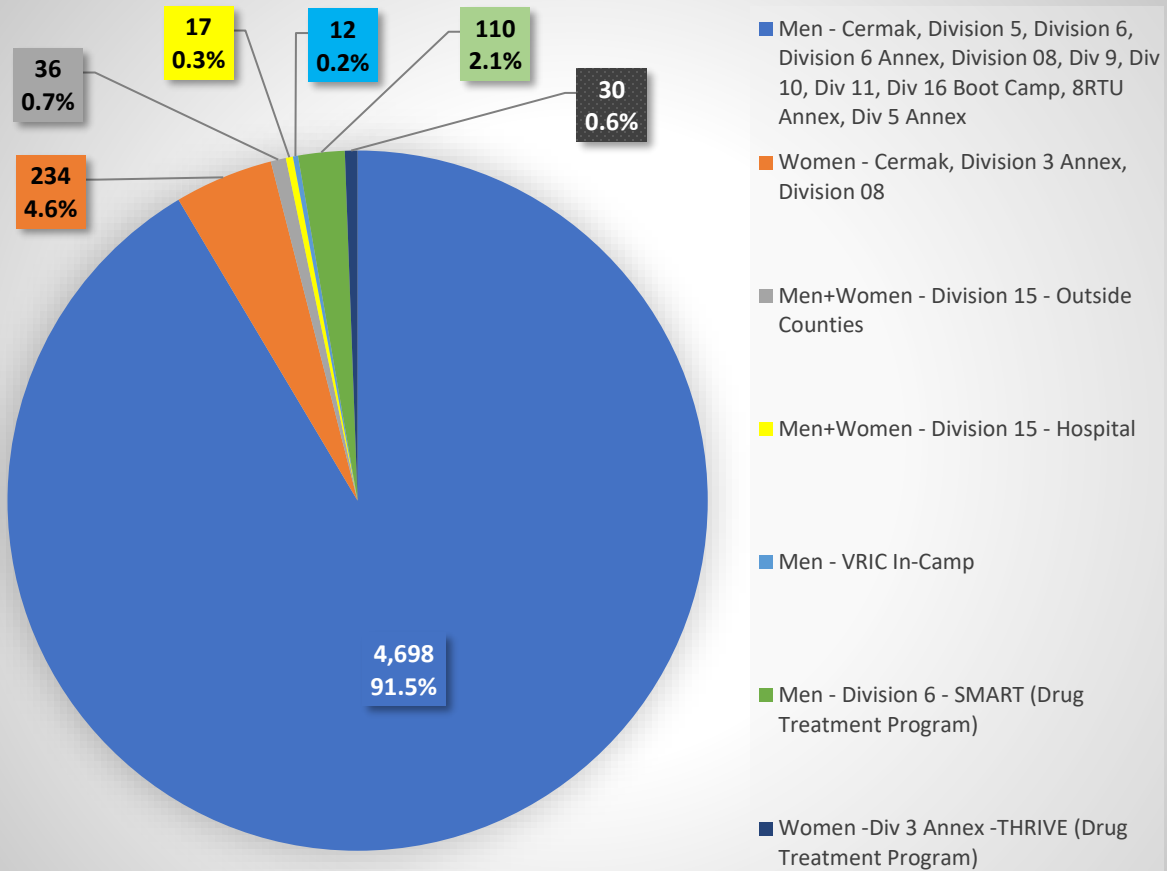

# Sheriff's Daily Report

## 12/28/2024

Under the Custody of the Sheriff	
Total Male and Female	6,666
Jail Population	5,137
Community Corrections	1,529

### Jail Population - Behind the Walls