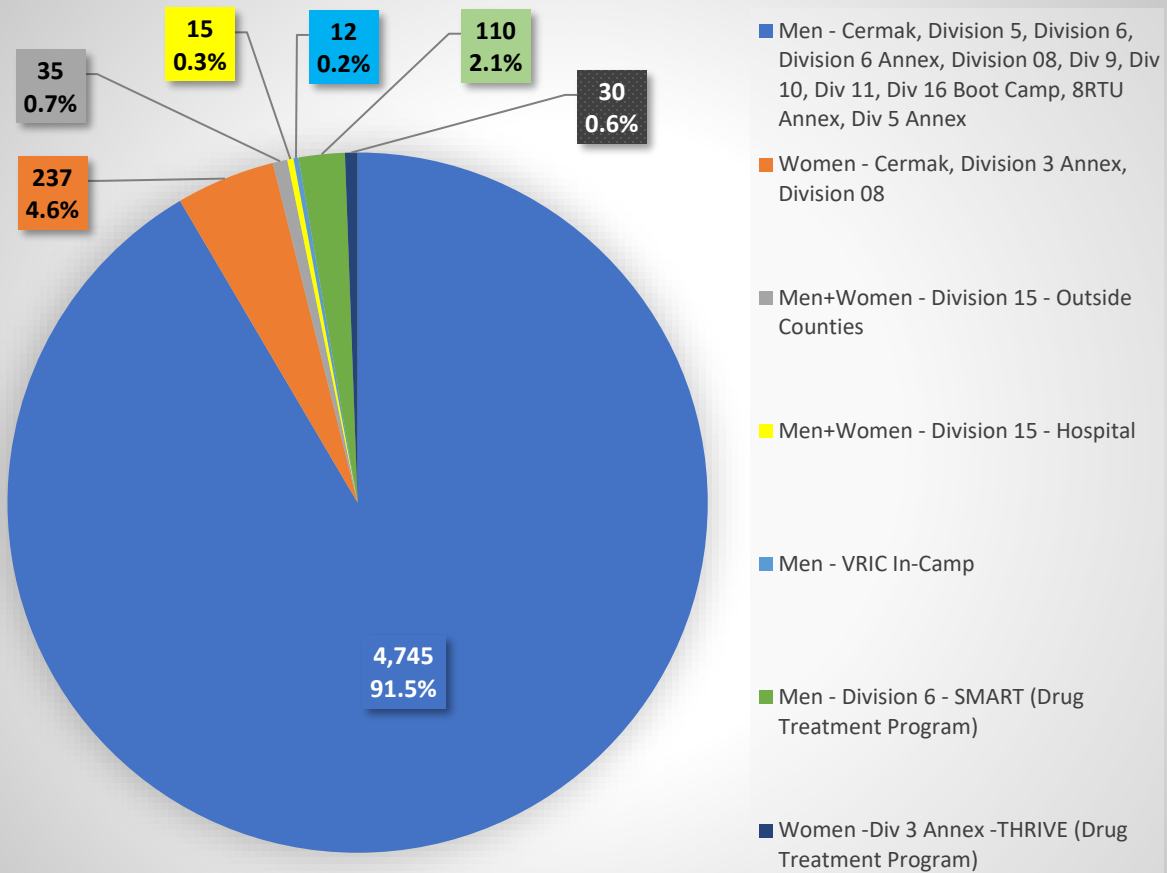

# Sheriff's Daily Report

## 12/29/2024

Under the Custody of the Sheriff	
<b>Total Male and Female</b>	<b>6,715</b>
Jail Population	5,184
Community Corrections	1,531

### Jail Population - Behind the Walls