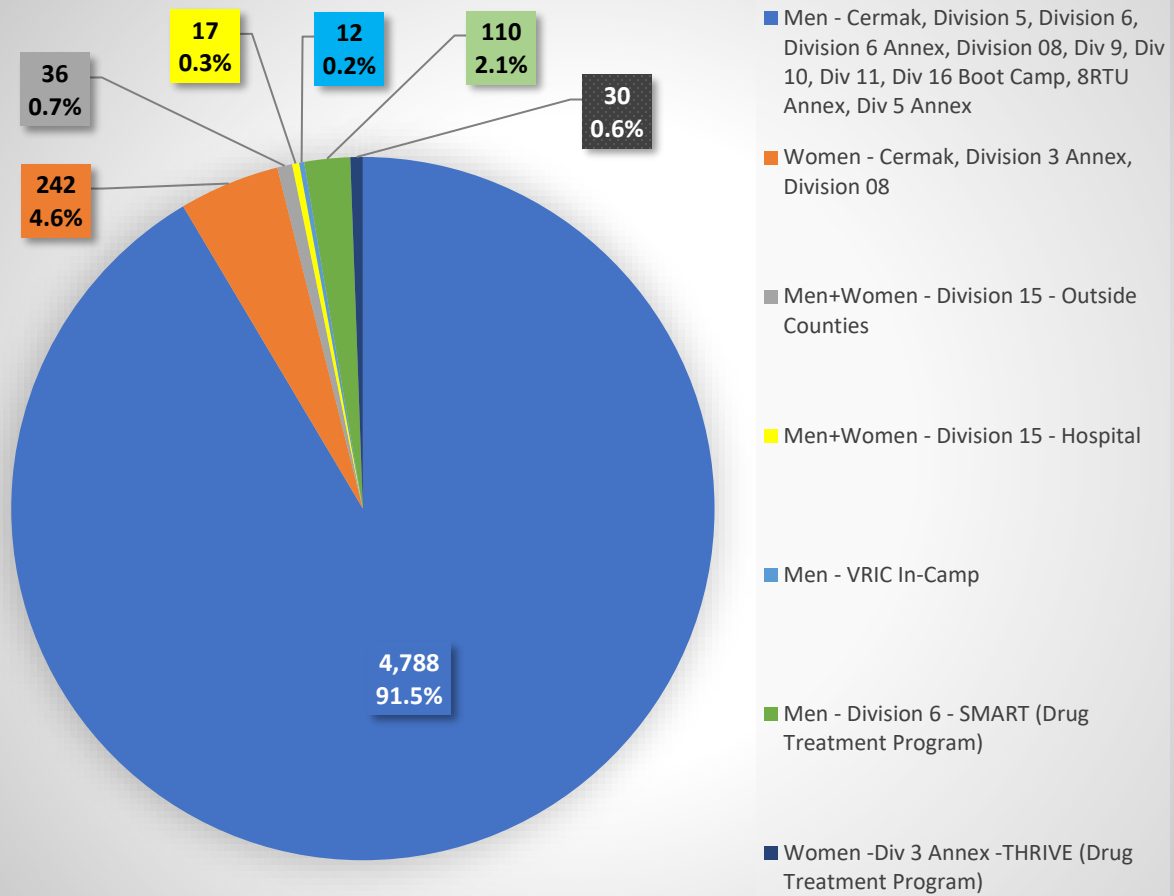

# Sheriff's Daily Report

## 12/30/2024

Under the Custody of the Sheriff	
Total Male and Female	<b>6,772</b>
Jail Population	5,235
Community Corrections	1,537

### Jail Population - Behind the Walls

## CCSO Population Demographics