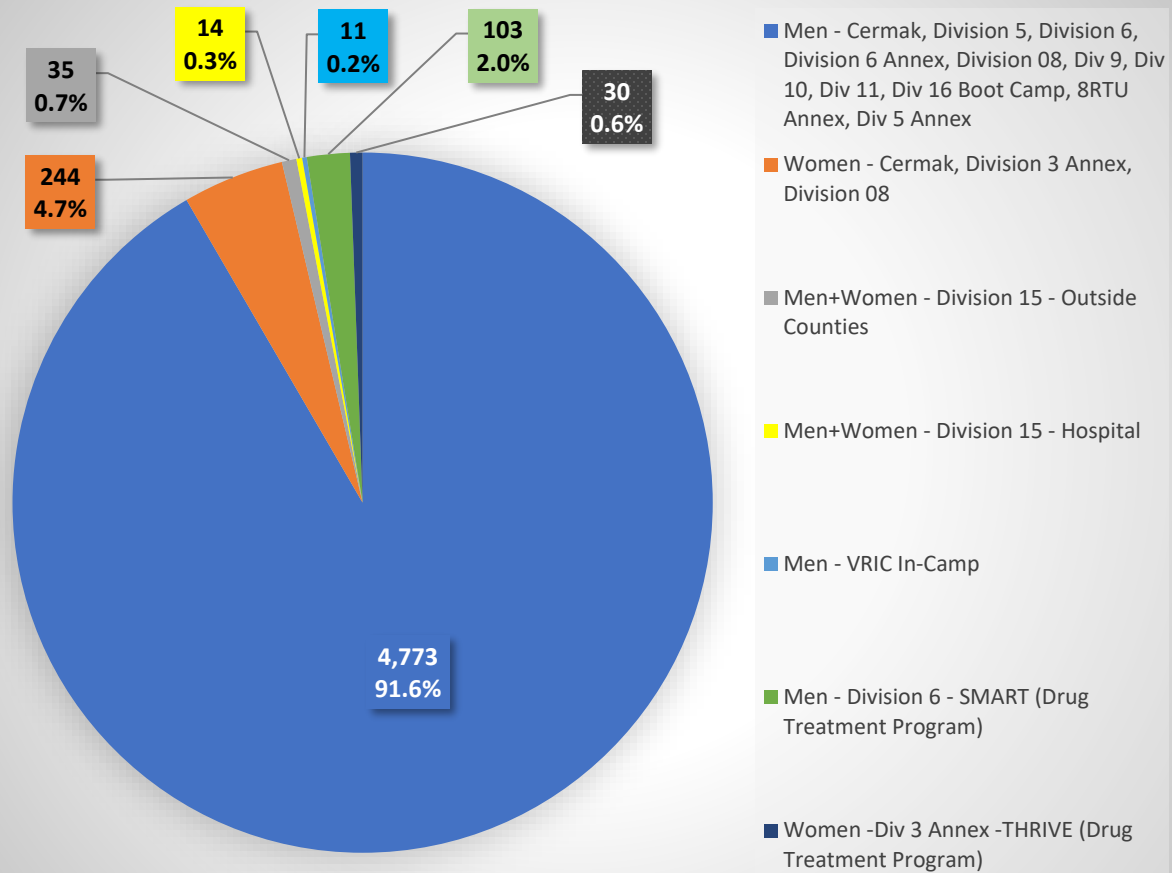

Sheriff's Daily Report

1/1/2025

Under the Custody of the Sheriff	
Total Male and Female	6,751
Jail Population	5,210
Community Corrections	1,541

Jail Population - Behind the Walls

Sheriff's Daily Report

1/1/2025

CCSO Population Demographics