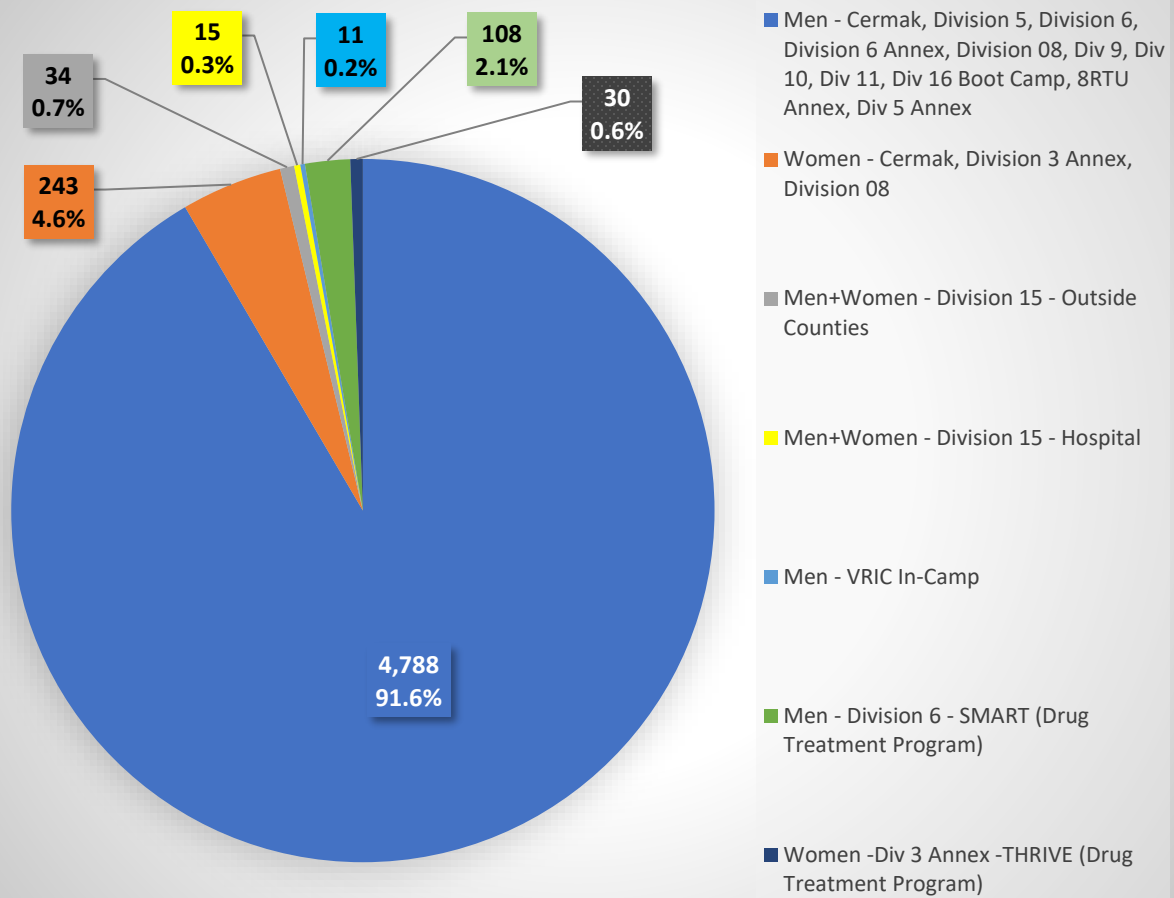

Sheriff's Daily Report

1/2/2025

Under the Custody of the Sheriff	
Total Male and Female	6,779
Jail Population	5,229
Community Corrections	1,550

Jail Population - Behind the Walls

Sheriff's Daily Report

1/2/2025

CCSO Population Demographics