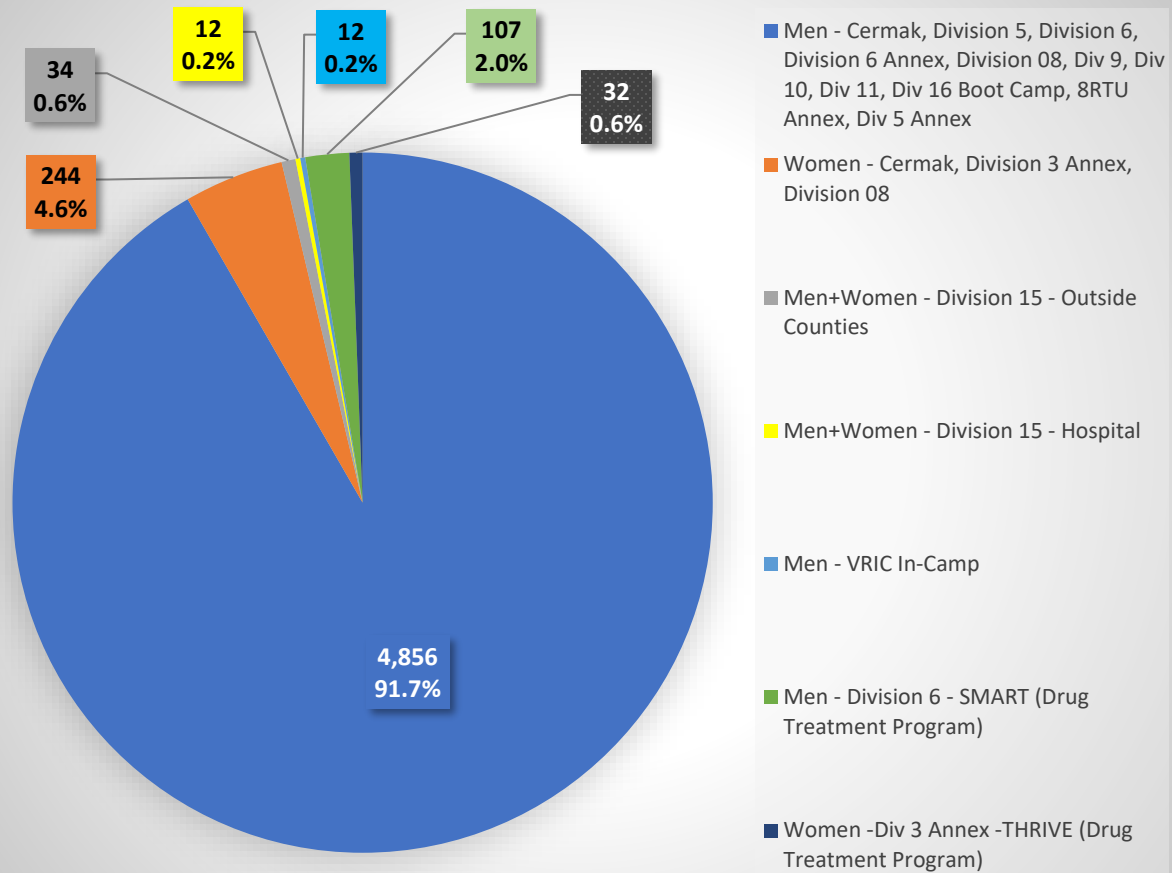

Sheriff's Daily Report

1/5/2025

Under the Custody of the Sheriff	
Total Male and Female	6,840
Jail Population	5,297
Community Corrections	1,543

Jail Population - Behind the Walls

Sheriff's Daily Report

1/5/2025

CCSO Population Demographics