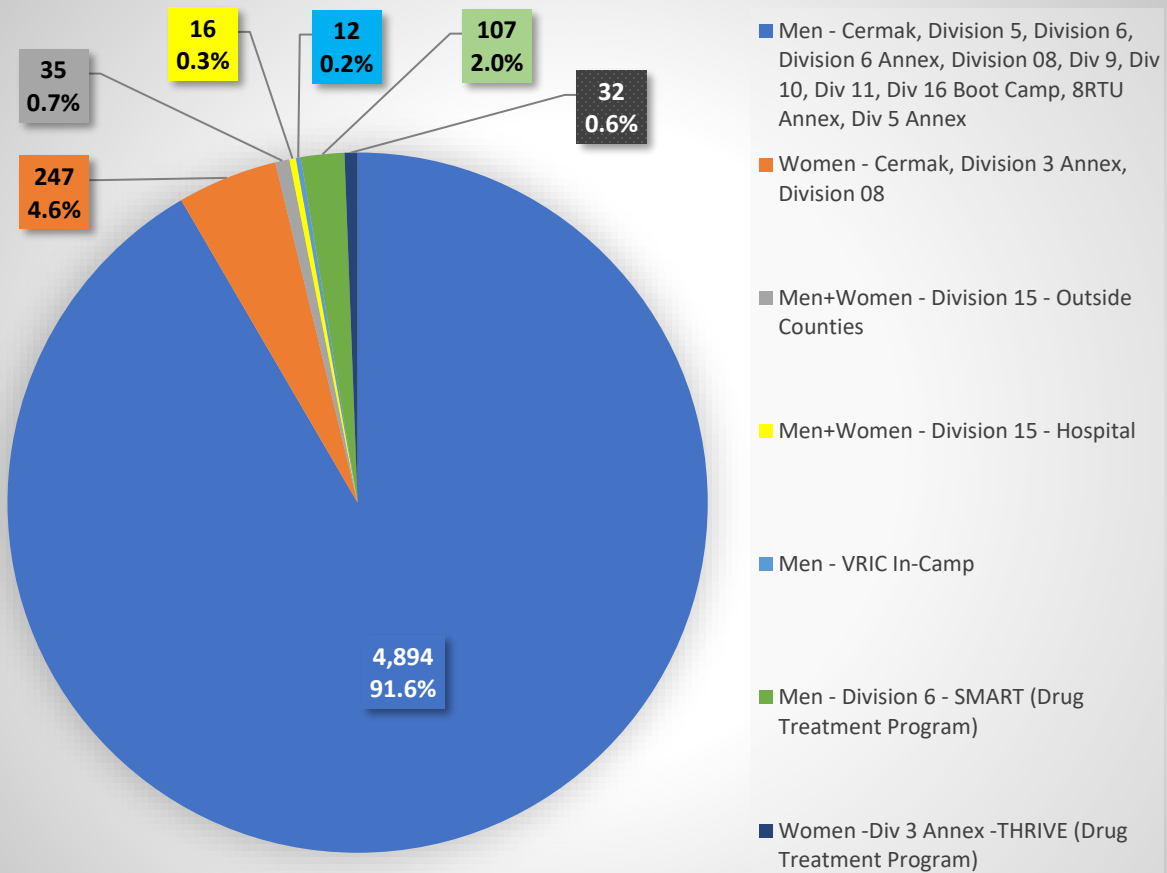

Sheriff's Daily Report

1/6/2025

Under the Custody of the Sheriff	
Total Male and Female	6,890
Jail Population	5,343
Community Corrections	1,547

Jail Population - Behind the Walls

Sheriff's Daily Report

1/6/2025

CCSO Population Demographics