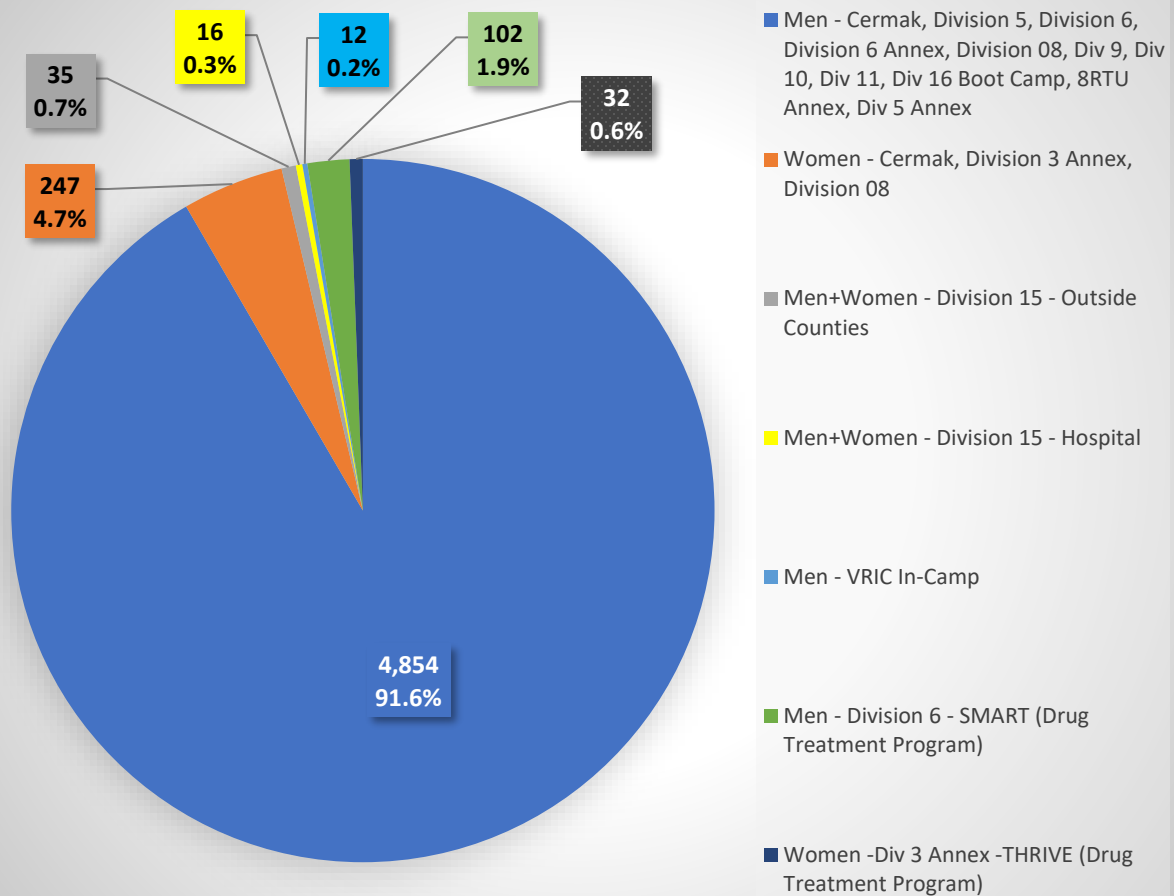

Sheriff's Daily Report

1/7/2025

Under the Custody of the Sheriff	
Total Male and Female	6,845
Jail Population	5,298
Community Corrections	1,547

Jail Population - Behind the Walls

Sheriff's Daily Report

1/7/2025

CCSO Population Demographics