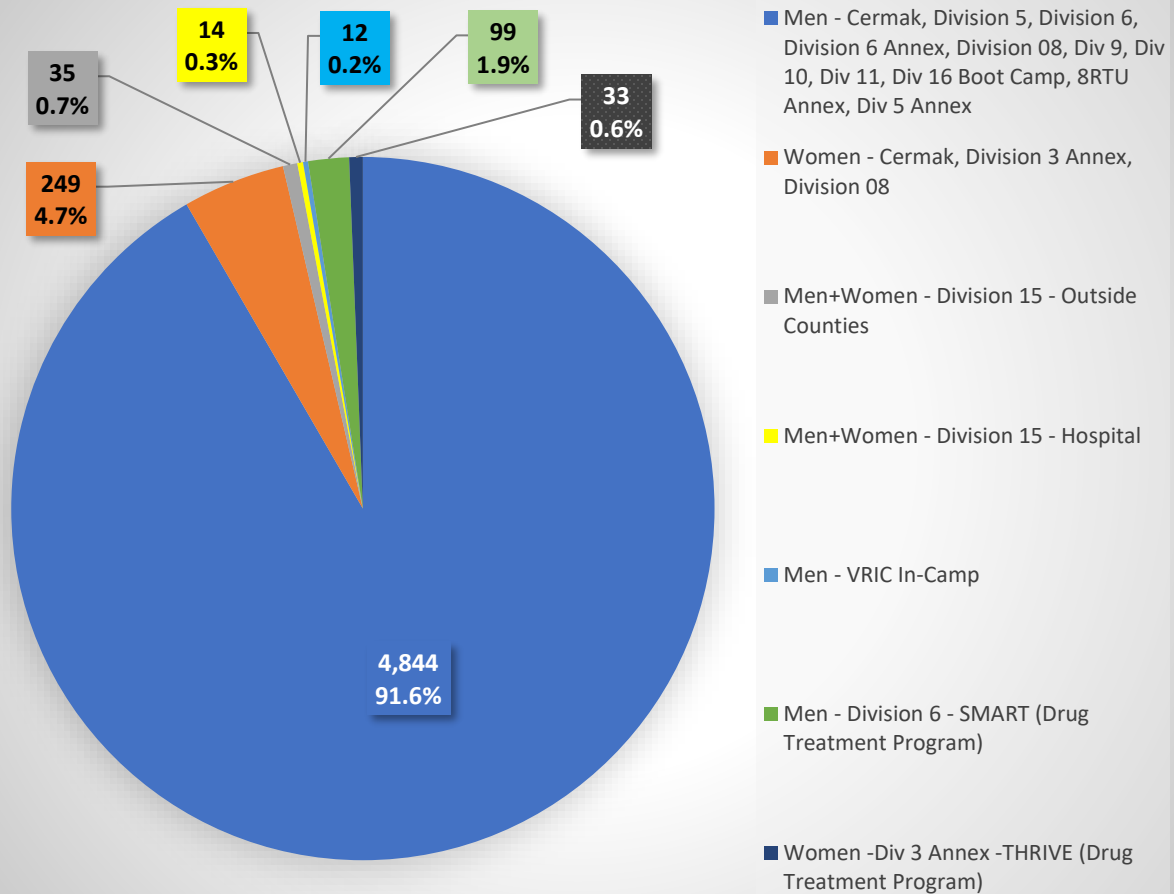

Sheriff's Daily Report

1/8/2025

Under the Custody of the Sheriff	
Total Male and Female	6,830
Jail Population	5,286
Community Corrections	1,544

Jail Population - Behind the Walls

Sheriff's Daily Report

1/8/2025

CCSO Population Demographics