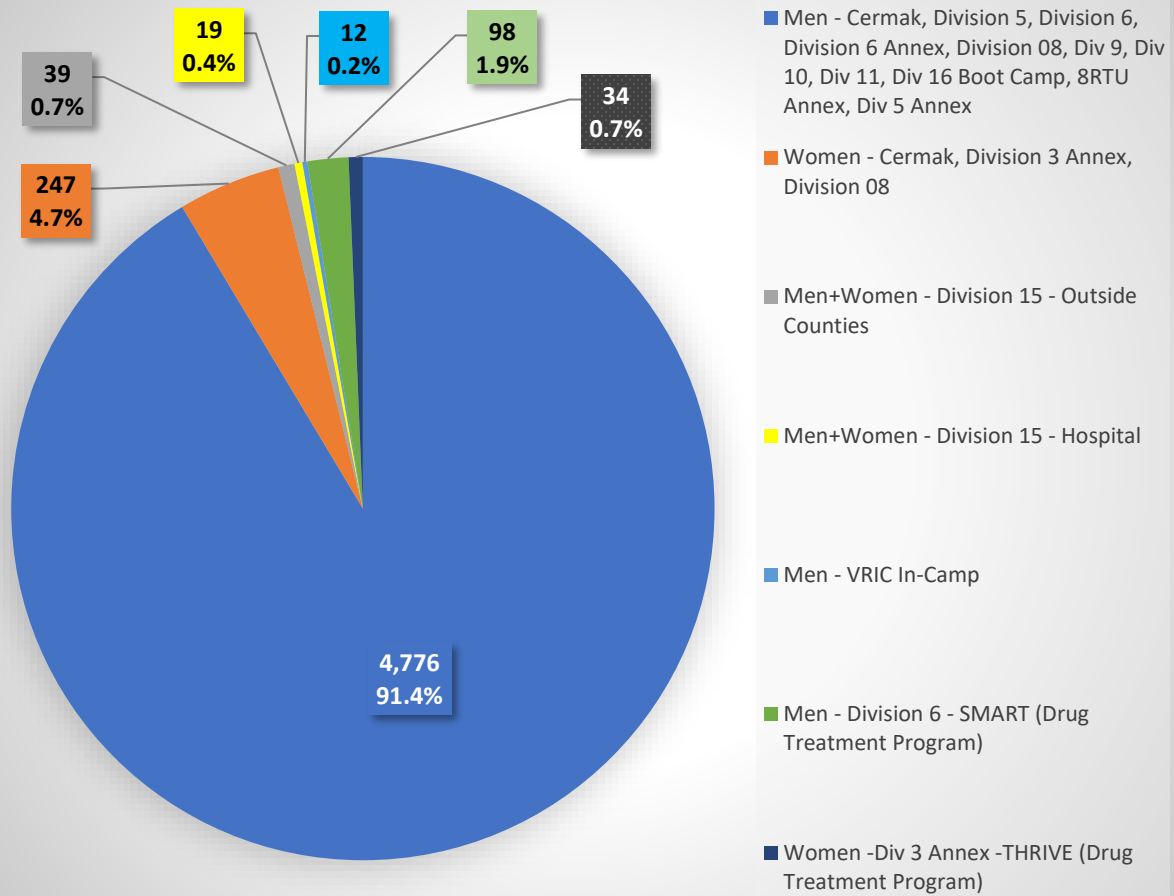

# Sheriff's Daily Report

1/9/2025

Under the Custody of the Sheriff	
Total Male and Female	6,766
Jail Population	5,225
Community Corrections	1,541

## Jail Population - Behind the Walls

## CCSO Population Demographics