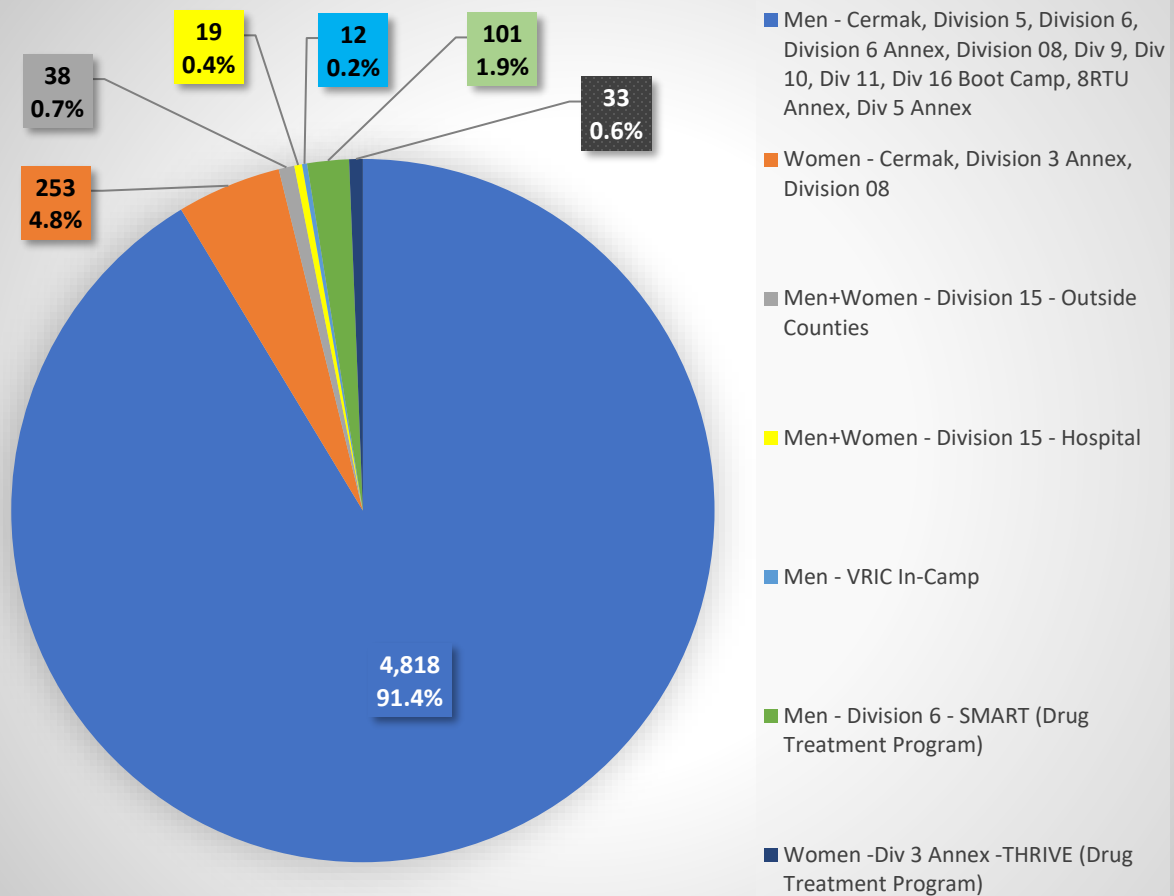

Sheriff's Daily Report

1/10/2025

Under the Custody of the Sheriff	
Total Male and Female	6,814
Jail Population	5,274
Community Corrections	1,540

Jail Population - Behind the Walls

Sheriff's Daily Report

1/10/2025

CCSO Population Demographics