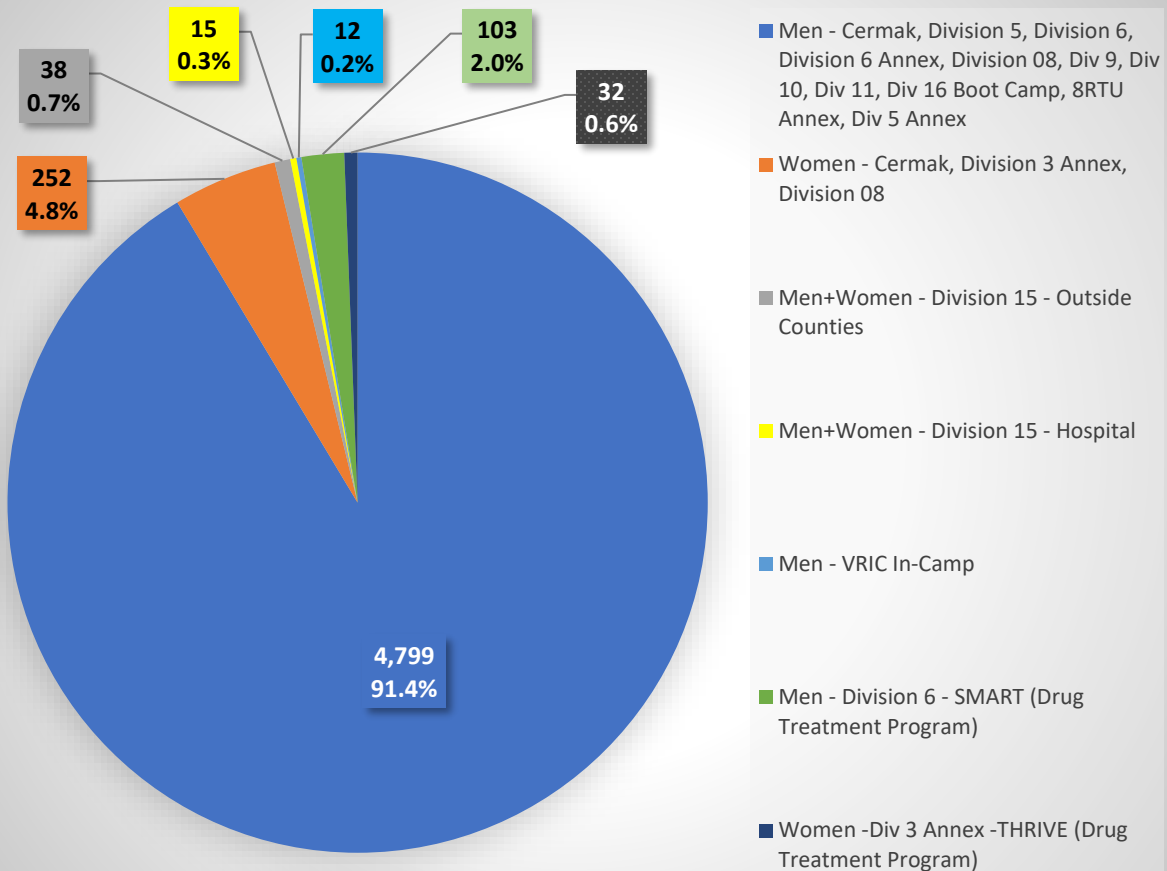

Sheriff's Daily Report

1/11/2025

Under the Custody of the Sheriff	
Total Male and Female	6,797
Jail Population	5,251
Community Corrections	1,546

Jail Population - Behind the Walls

Sheriff's Daily Report

1/11/2025

CCSO Population Demographics