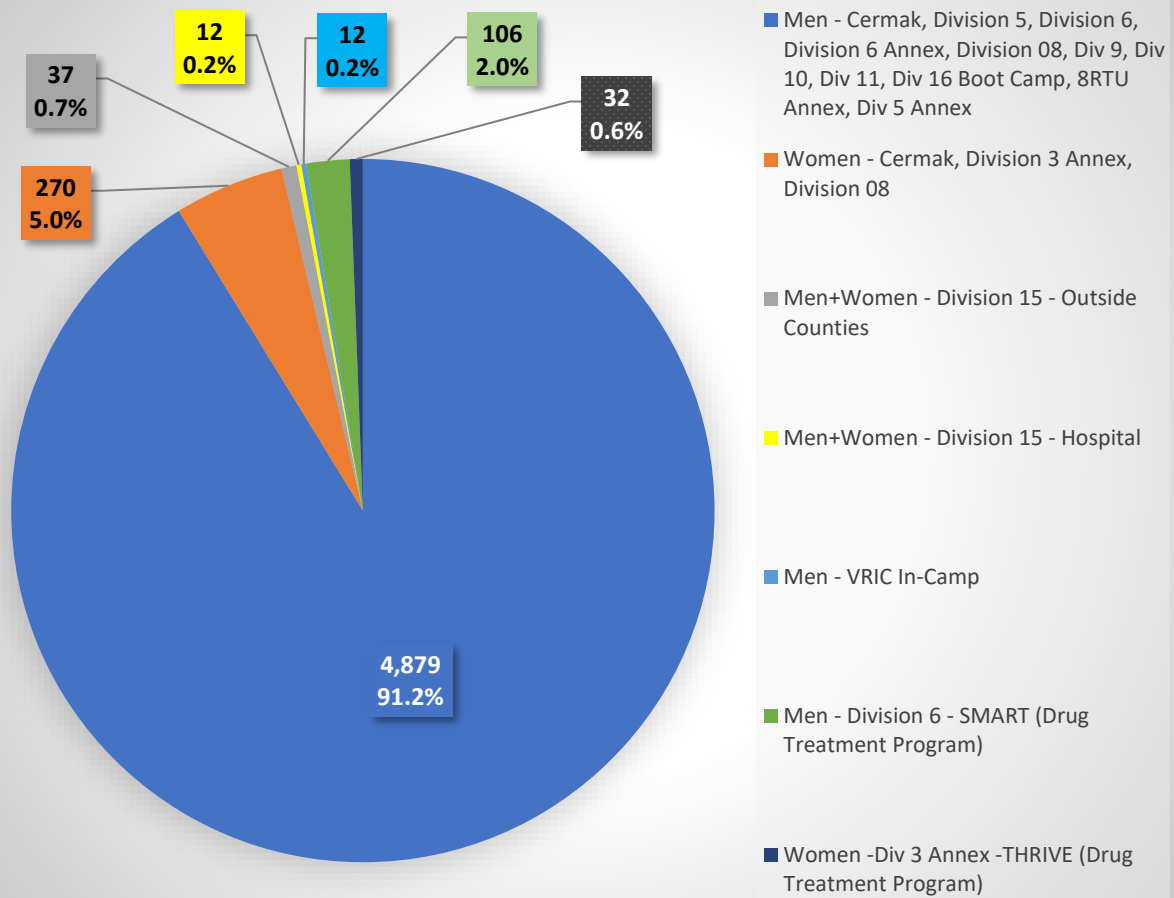

Sheriff's Daily Report

1/13/2025

Under the Custody of the Sheriff	
Total Male and Female	6,896
Jail Population	5,348
Community Corrections	1,548

Jail Population - Behind the Walls

Sheriff's Daily Report

1/13/2025

CCSO Population Demographics