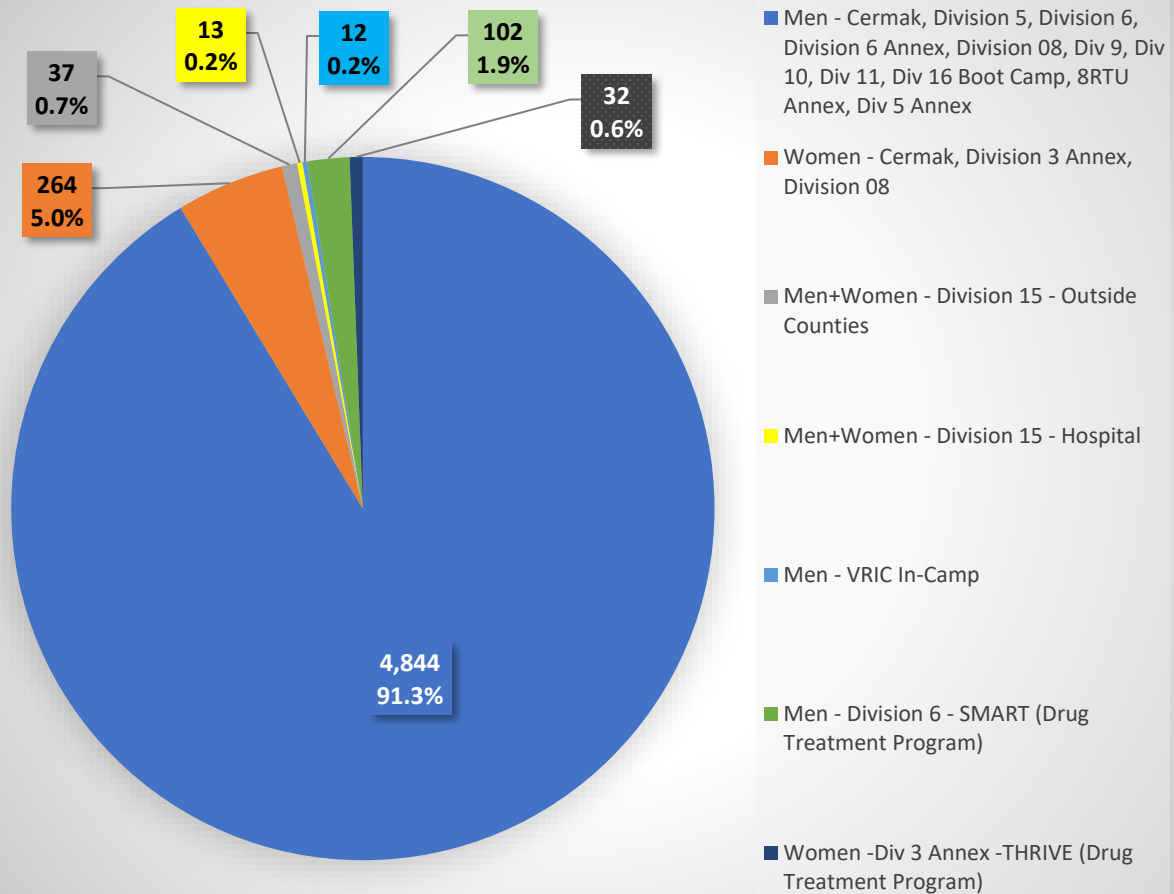

Sheriff's Daily Report

1/14/2025

| Under the Custody of the Sheriff | |
|----------------------------------|-------|
| Total Male and Female | 6,848 |
| Jail Population | 5,304 |
| Community Corrections | 1,544 |

Jail Population - Behind the Walls

Sheriff's Daily Report

1/14/2025

CCSO Population Demographics