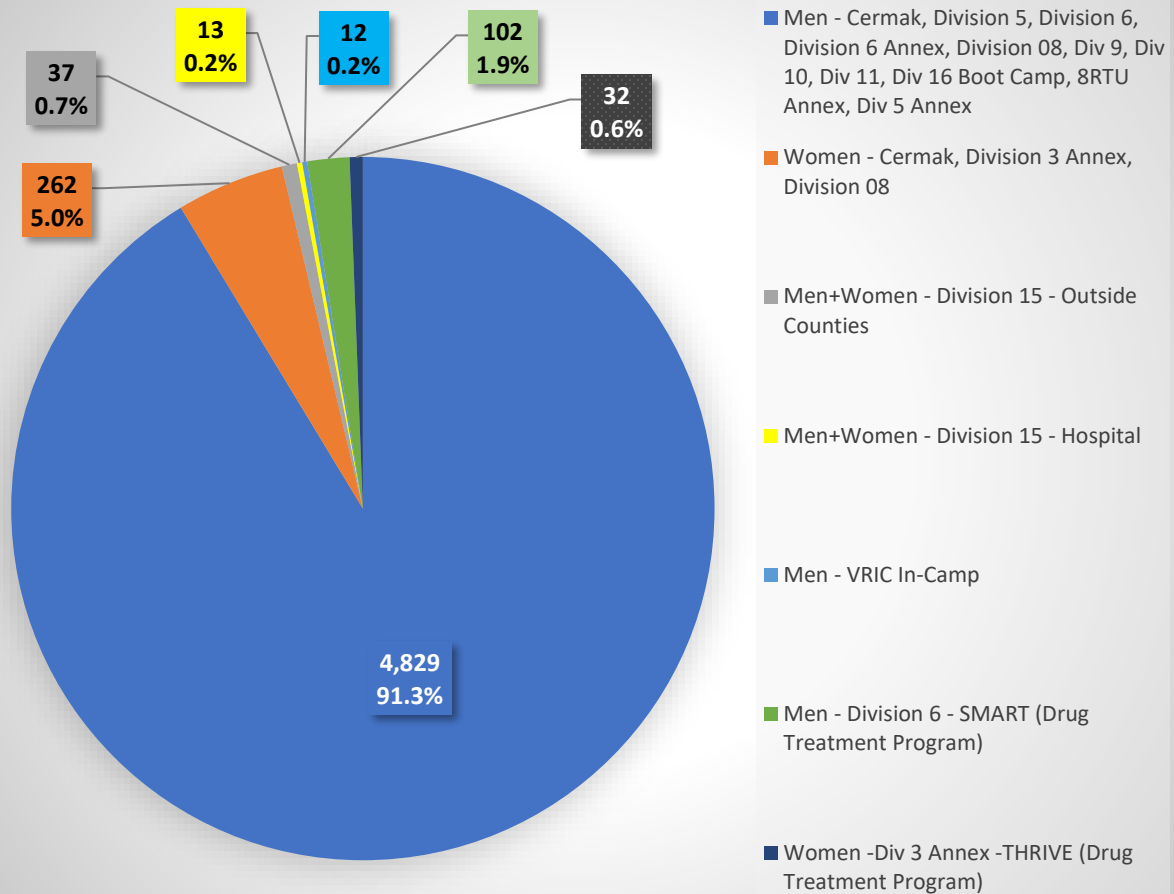

Sheriff's Daily Report

1/15/2025

Under the Custody of the Sheriff	
Total Male and Female	6,833
Jail Population	5,287
Community Corrections	1,546

Jail Population - Behind the Walls

Sheriff's Daily Report

1/15/2025

CCSO Population Demographics