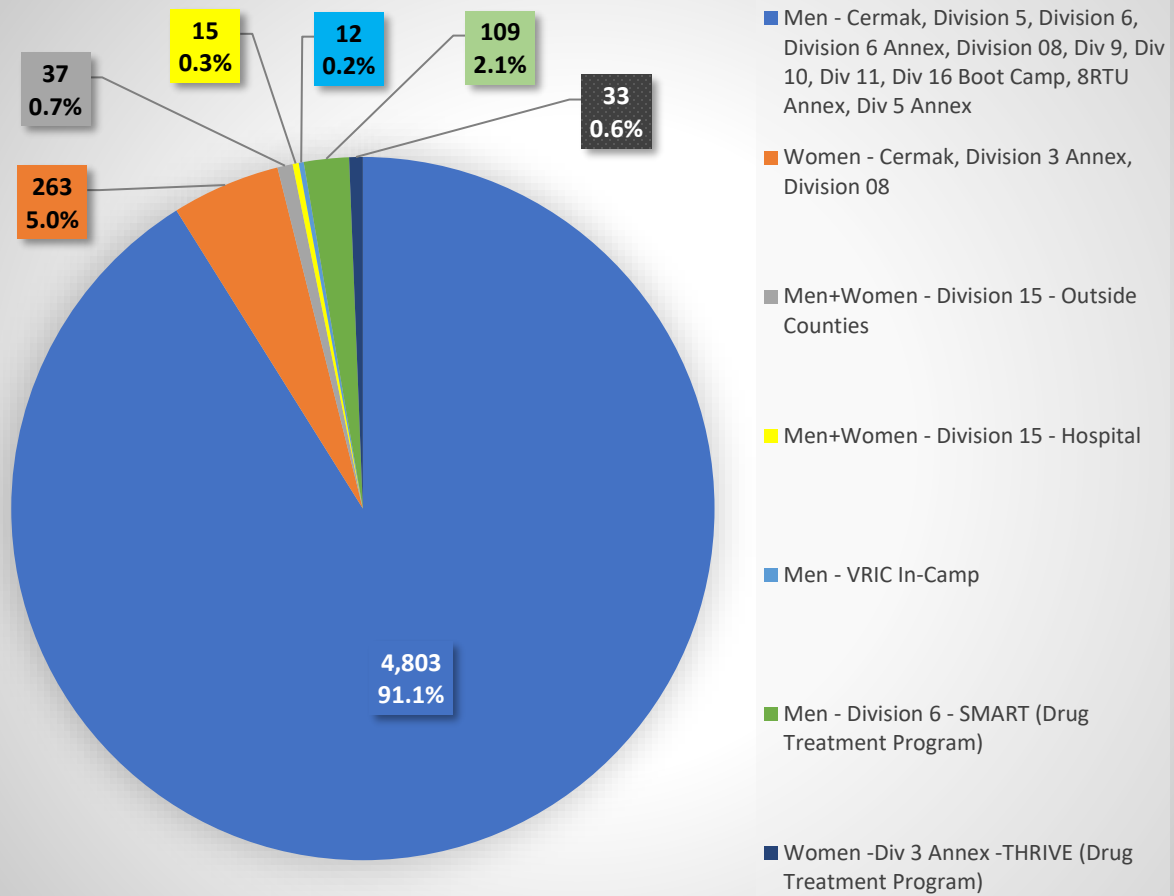

# Sheriff's Daily Report

1/17/2025

Under the Custody of the Sheriff	
Total Male and Female	6,803
Jail Population	5,272
Community Corrections	1,531

## Jail Population - Behind the Walls

# Sheriff's Daily Report

1/17/2025

## CCSO Population Demographics