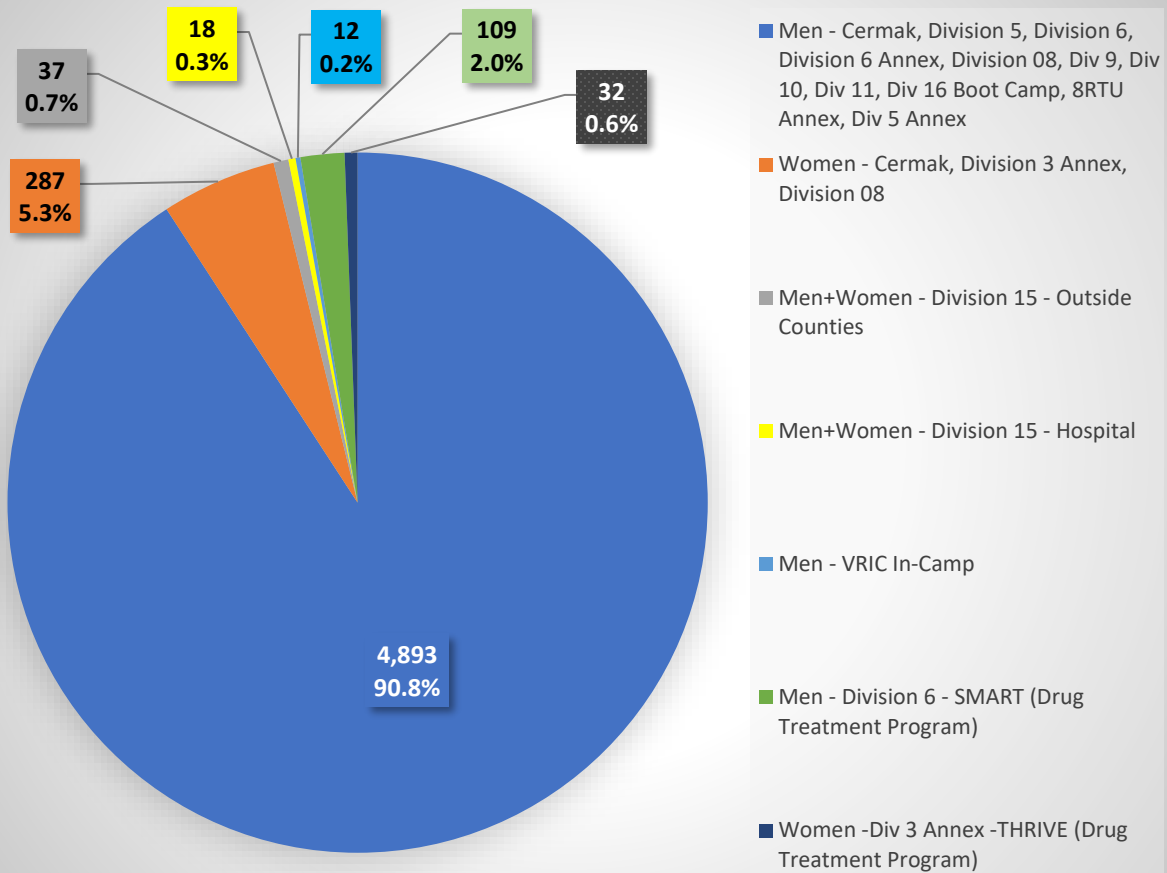

Sheriff's Daily Report

1/19/2025

Under the Custody of the Sheriff	
Total Male and Female	6,914
Jail Population	5,388
Community Corrections	1,526

Jail Population - Behind the Walls

Sheriff's Daily Report

1/19/2025

CCSO Population Demographics