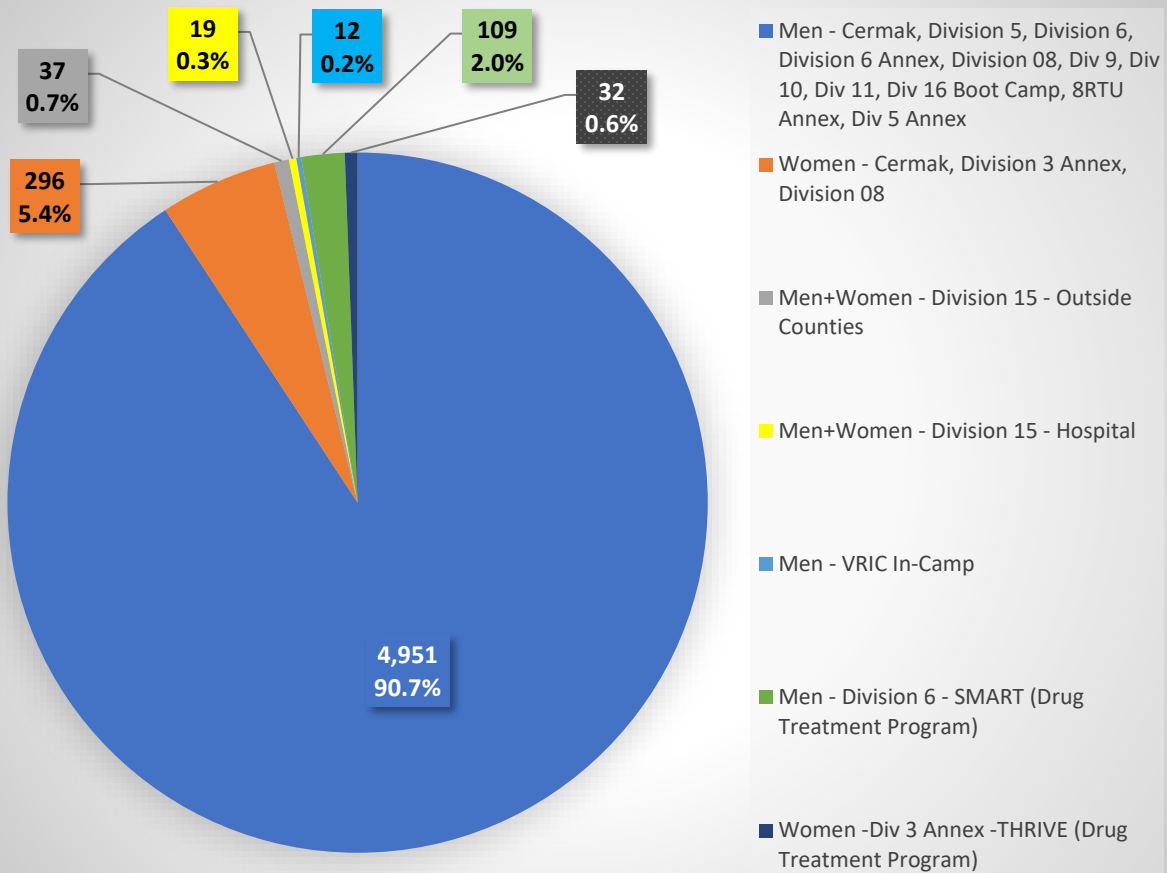

Sheriff's Daily Report

1/20/2025

Under the Custody of the Sheriff	
Total Male and Female	6,986
Jail Population	5,456
Community Corrections	1,530

Jail Population - Behind the Walls

Sheriff's Daily Report

1/20/2025

CCSO Population Demographics