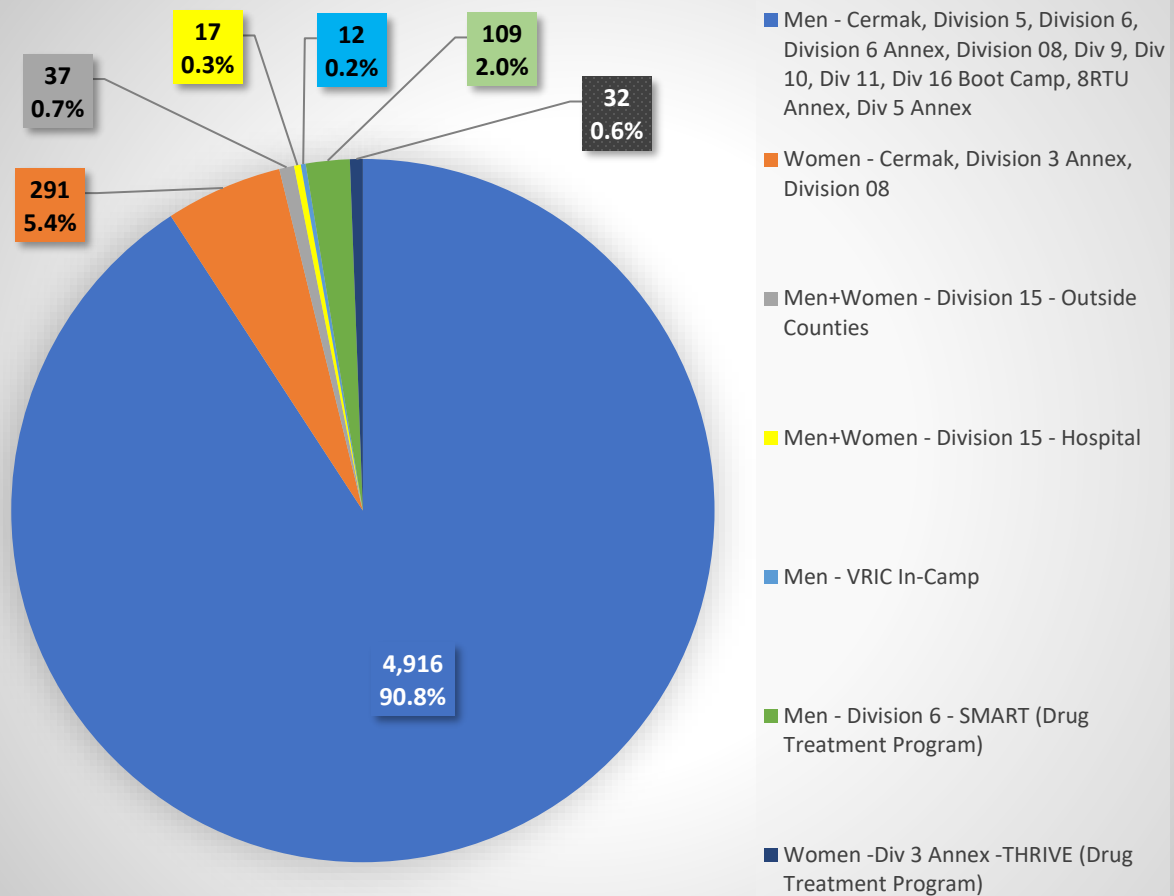

Sheriff's Daily Report

1/21/2025

Under the Custody of the Sheriff	
Total Male and Female	6,948
Jail Population	5,414
Community Corrections	1,534

Jail Population - Behind the Walls

Sheriff's Daily Report

1/21/2025

CCSO Population Demographics