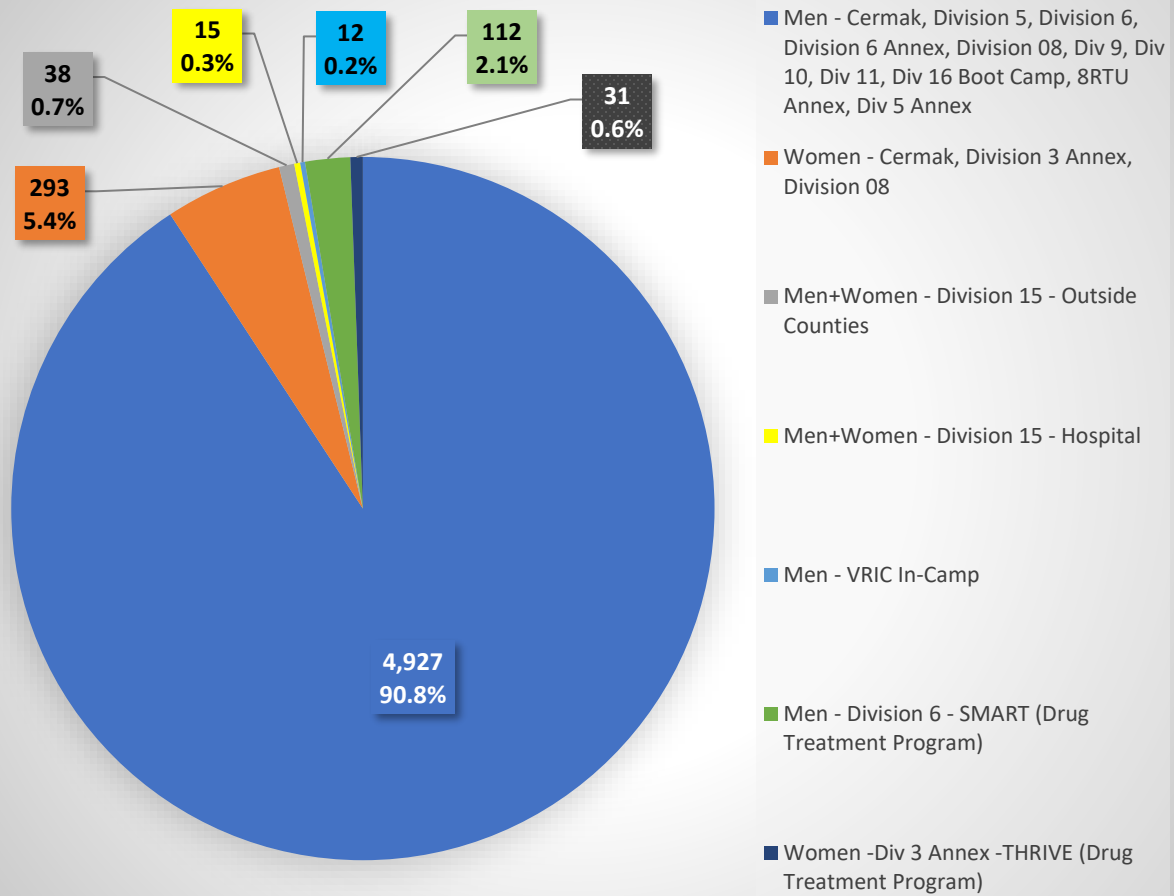

Sheriff's Daily Report

1/22/2025

Under the Custody of the Sheriff	
Total Male and Female	6,965
Jail Population	5,428
Community Corrections	1,537

Jail Population - Behind the Walls

Sheriff's Daily Report

1/22/2025

CCSO Population Demographics