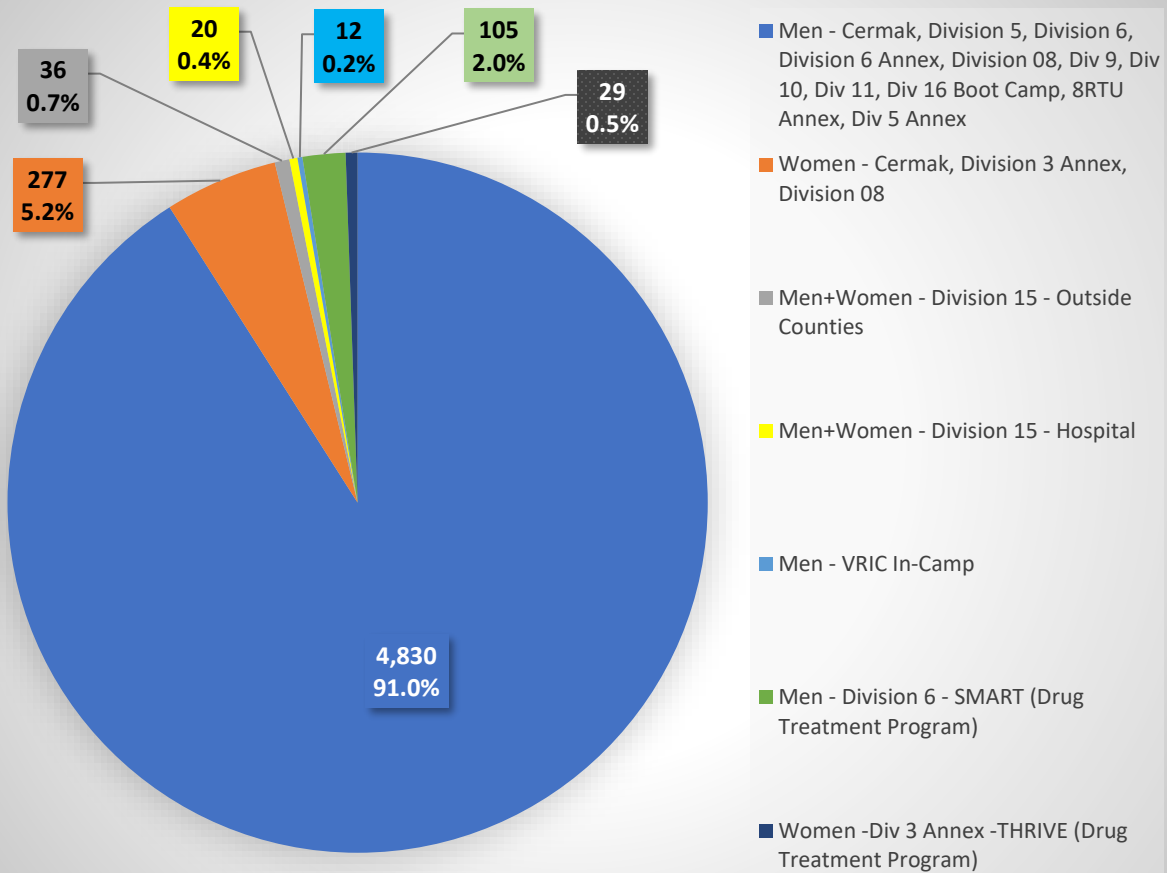

Sheriff's Daily Report

1/25/2025

Under the Custody of the Sheriff	
Total Male and Female	6,837
Jail Population	5,309
Community Corrections	1,528

Jail Population - Behind the Walls

Sheriff's Daily Report

1/25/2025

CCSO Population Demographics