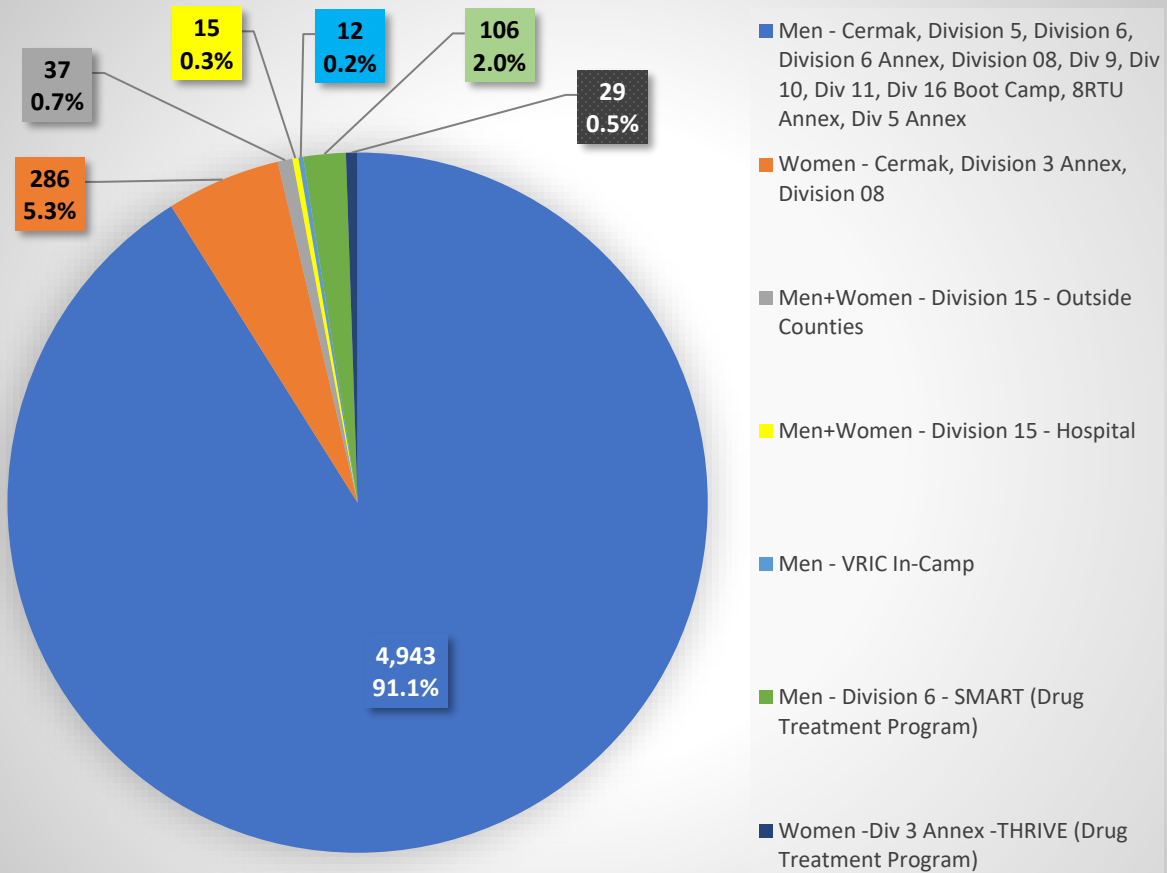

Sheriff's Daily Report

1/27/2025

Under the Custody of the Sheriff	
Total Male and Female	6,953
Jail Population	5,428
Community Corrections	1,525

Jail Population - Behind the Walls

Sheriff's Daily Report

1/27/2025

CCSO Population Demographics