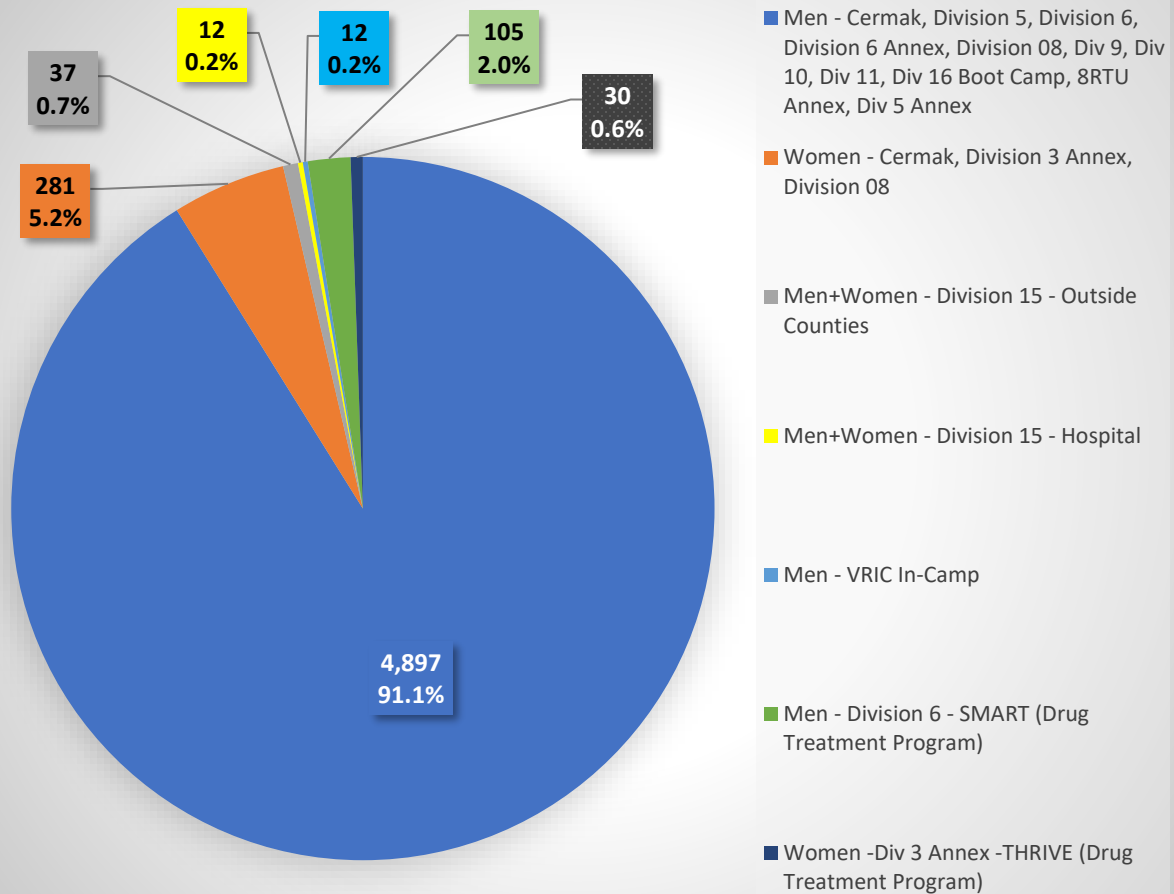

# Sheriff's Daily Report

1/29/2025

Under the Custody of the Sheriff	
Total Male and Female	6,903
Jail Population	5,374
Community Corrections	1,529

## Jail Population - Behind the Walls