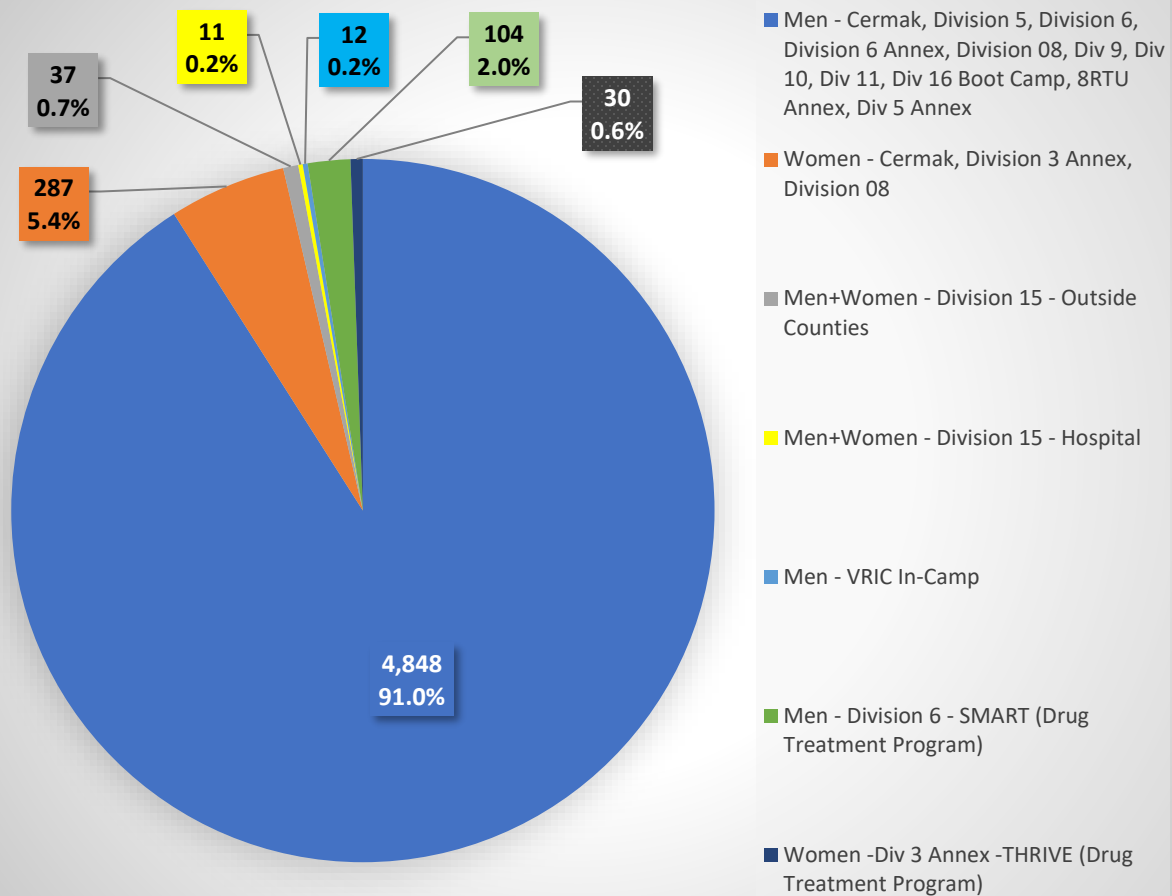

Sheriff's Daily Report

1/30/2025

Under the Custody of the Sheriff	
Total Male and Female	6,850
Jail Population	5,329
Community Corrections	1,521

Jail Population - Behind the Walls

Sheriff's Daily Report

1/30/2025

CCSO Population Demographics