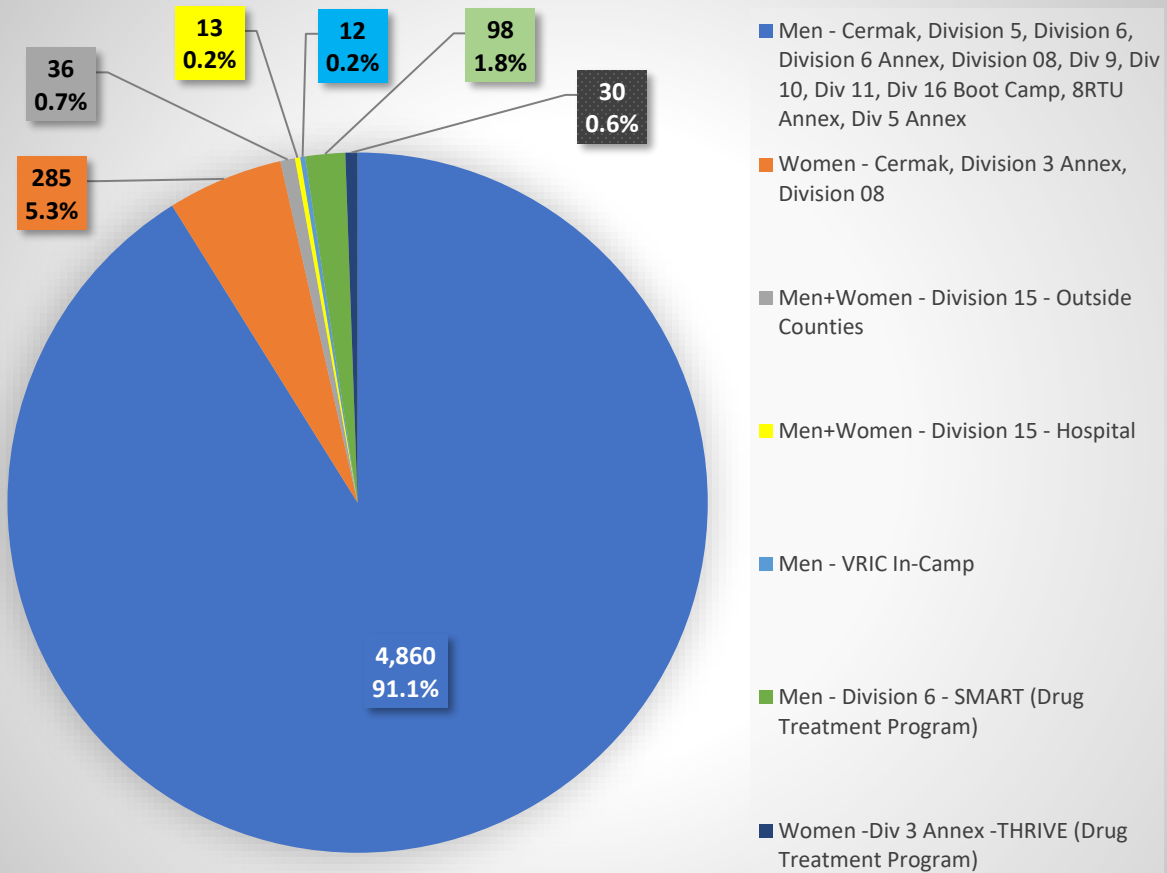

# Sheriff's Daily Report

## 1/31/2025

Under the Custody of the Sheriff	
Total Male and Female	6,844
Jail Population	5,334
Community Corrections	1,510

### Jail Population - Behind the Walls

## CCSO Population Demographics