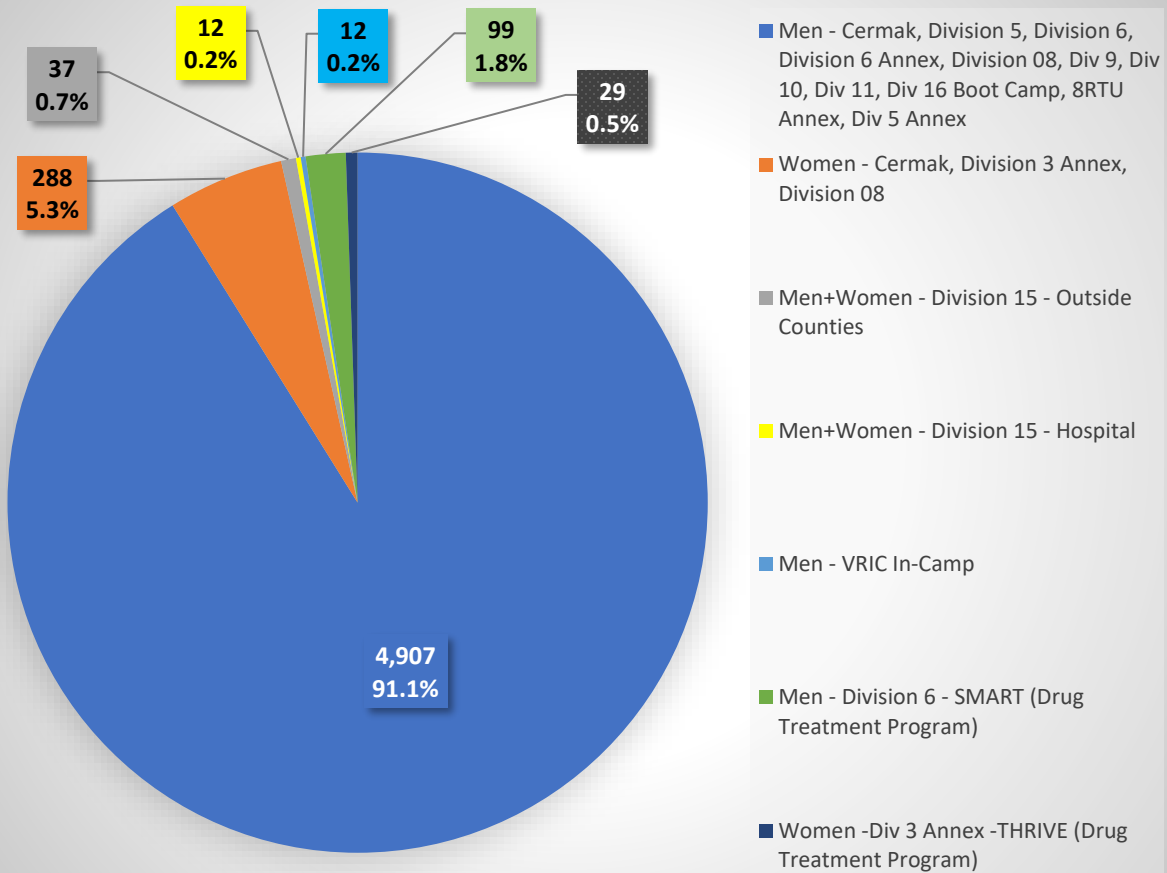

Sheriff's Daily Report

2/1/2025

Under the Custody of the Sheriff	
Total Male and Female	6,894
Jail Population	5,384
Community Corrections	1,510

Jail Population - Behind the Walls

Sheriff's Daily Report

2/1/2025

CCSO Population Demographics