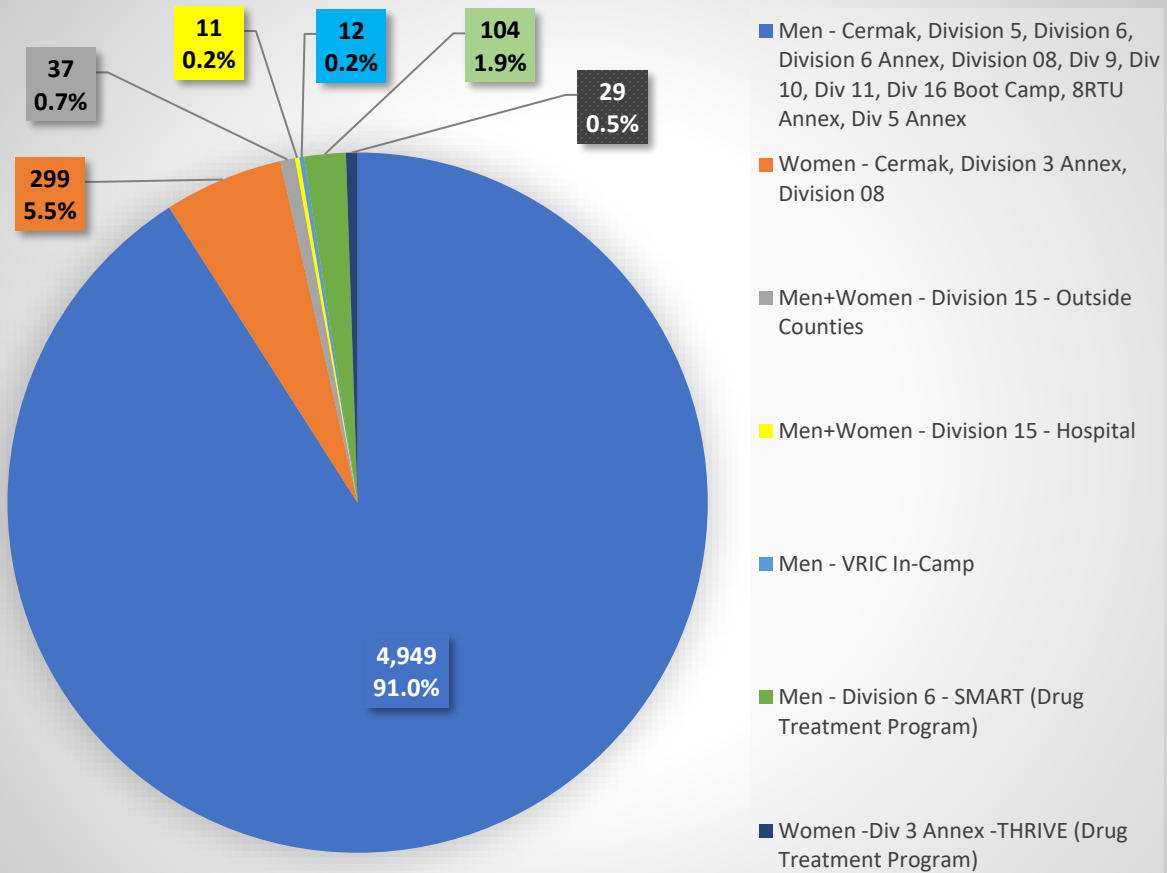

Sheriff's Daily Report

2/2/2025

| Under the Custody of the Sheriff | |
|----------------------------------|-------|
| Total Male and Female | 6,952 |
| Jail Population | 5,441 |
| Community Corrections | 1,511 |

Jail Population - Behind the Walls

Sheriff's Daily Report

2/2/2025

CCSO Population Demographics