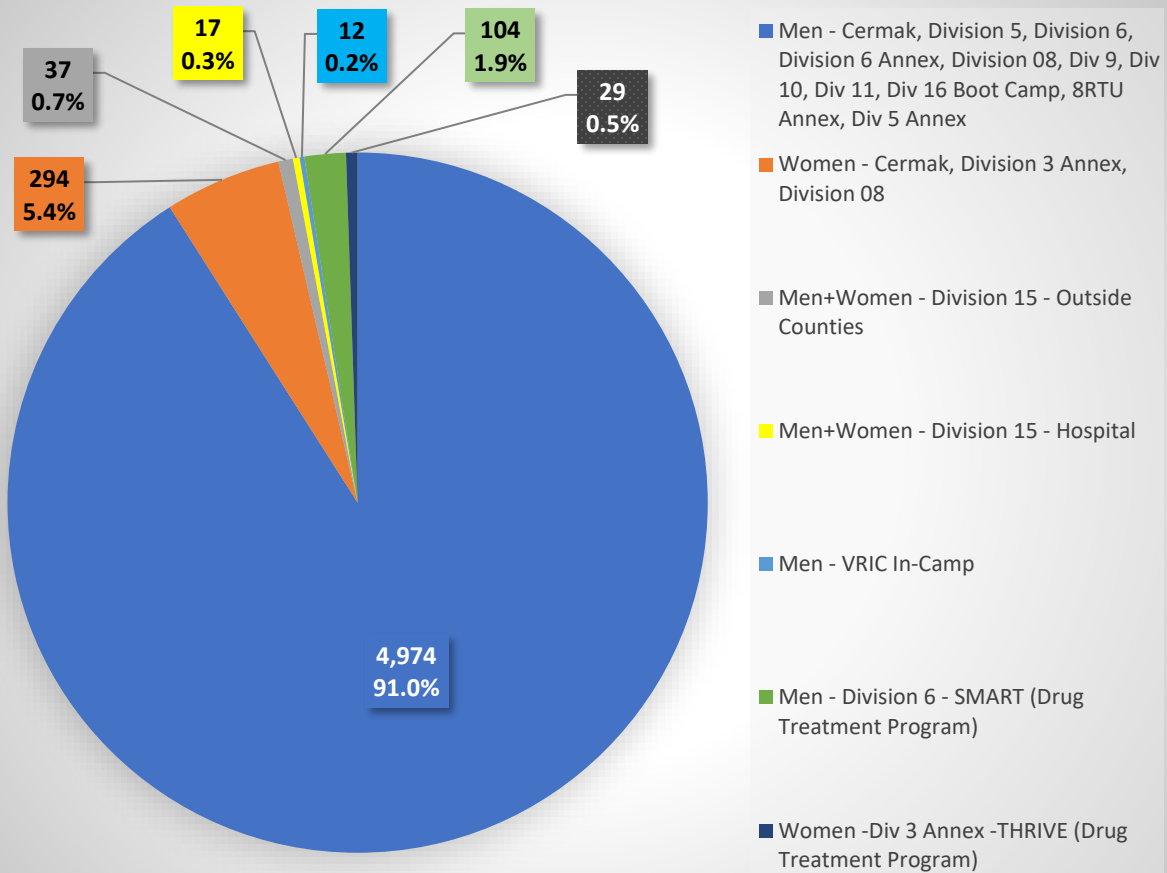

# Sheriff's Daily Report

## 2/3/2025

Under the Custody of the Sheriff	
Total Male and Female	<b>6,979</b>
Jail Population	5,467
Community Corrections	1,512

### Jail Population - Behind the Walls