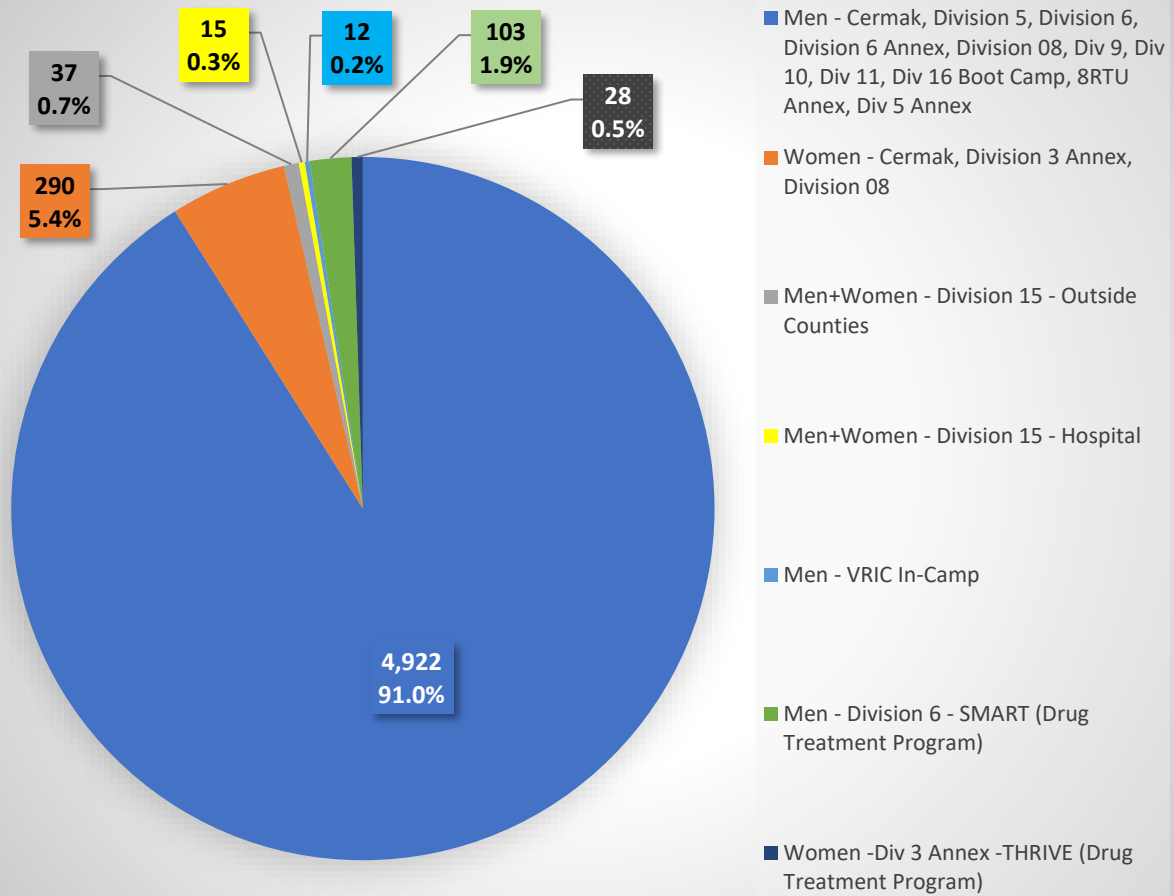

Sheriff's Daily Report

2/5/2025

Under the Custody of the Sheriff	
Total Male and Female	6,915
Jail Population	5,407
Community Corrections	1,508

Jail Population - Behind the Walls

Sheriff's Daily Report

2/5/2025

CCSO Population Demographics