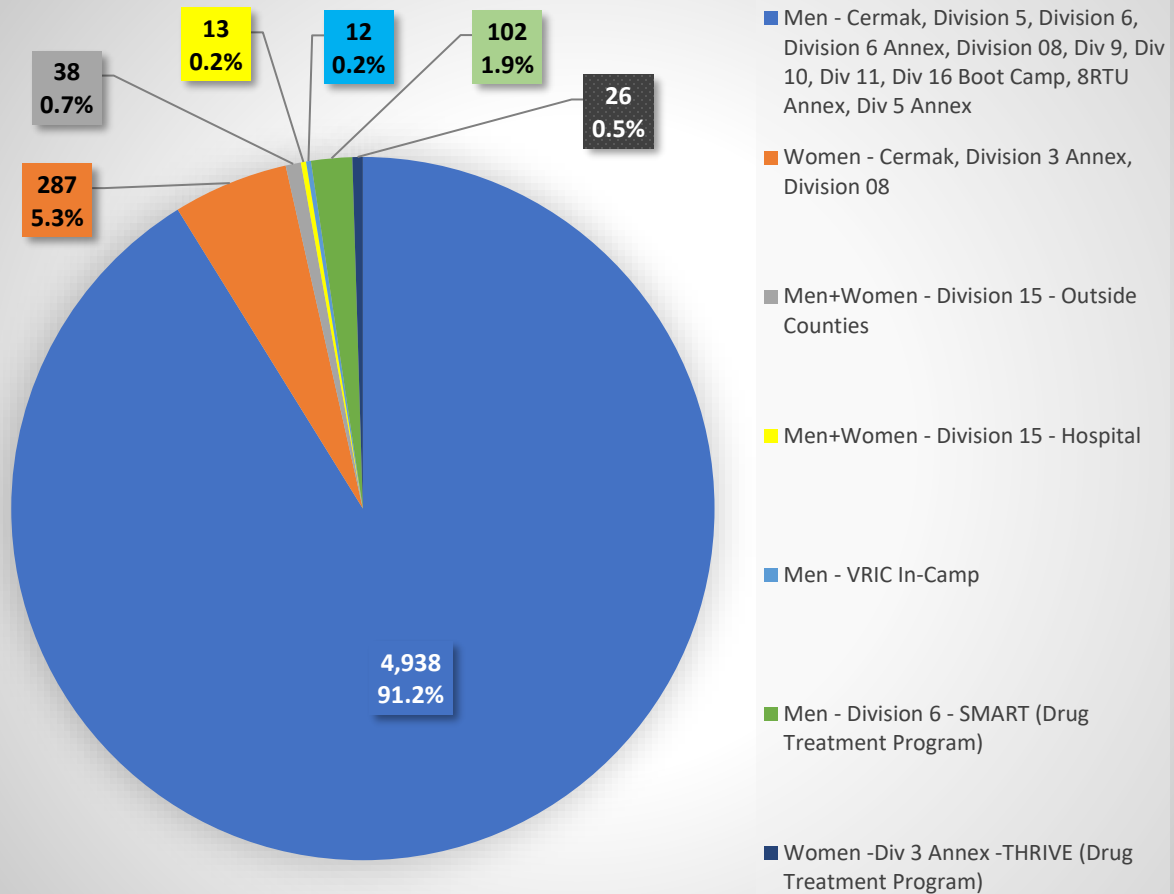

# Sheriff's Daily Report

2/7/2025

Under the Custody of the Sheriff	
Total Male and Female	6,917
Jail Population	5,416
Community Corrections	1,501

## Jail Population - Behind the Walls