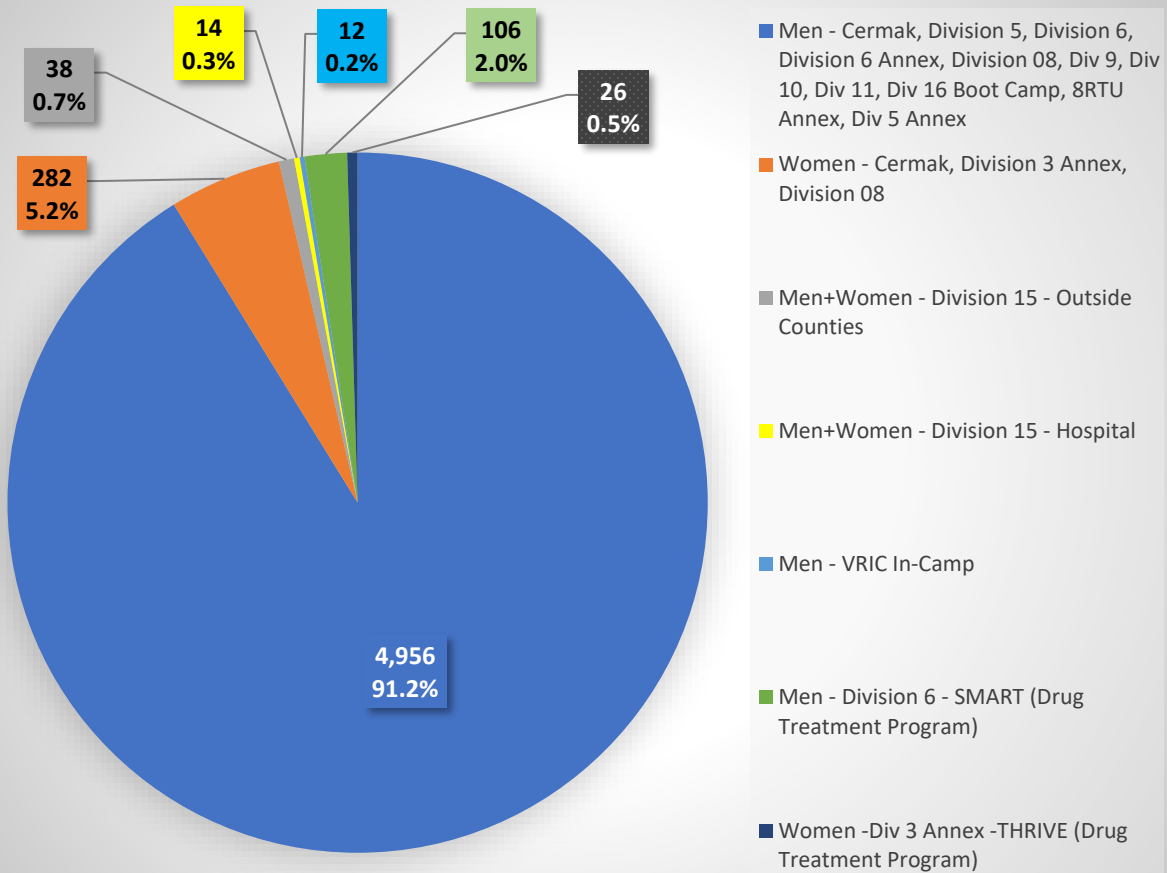

# Sheriff's Daily Report

## 2/8/2025

Under the Custody of the Sheriff	
Total Male and Female	6,939
Jail Population	5,434
Community Corrections	1,505

### Jail Population - Behind the Walls