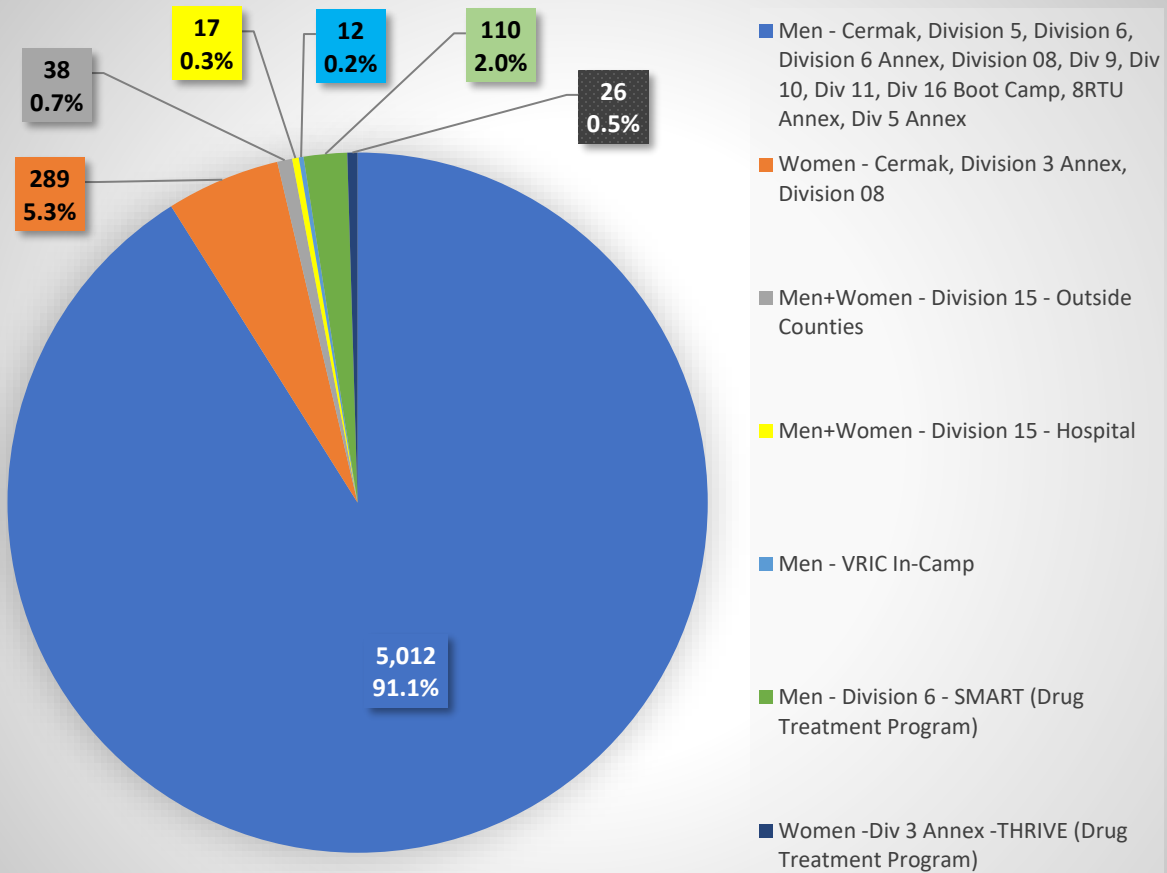

# Sheriff's Daily Report

## 2/9/2025

Under the Custody of the Sheriff	
Total Male and Female	<b>7,016</b>
Jail Population	5,504
Community Corrections	1,512

### Jail Population - Behind the Walls