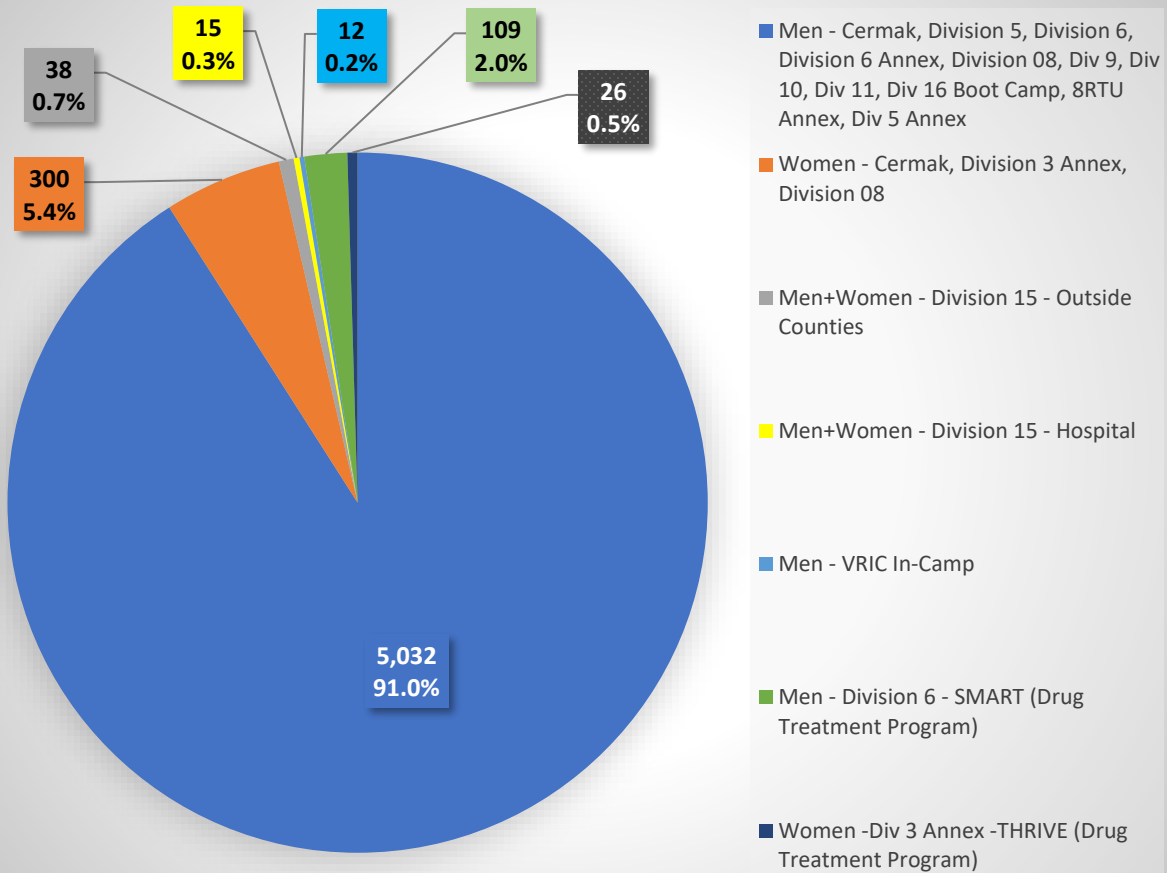

Sheriff's Daily Report

2/10/2025

Under the Custody of the Sheriff	
Total Male and Female	7,048
Jail Population	5,532
Community Corrections	1,516

Jail Population - Behind the Walls

Sheriff's Daily Report

2/10/2025

CCSO Population Demographics