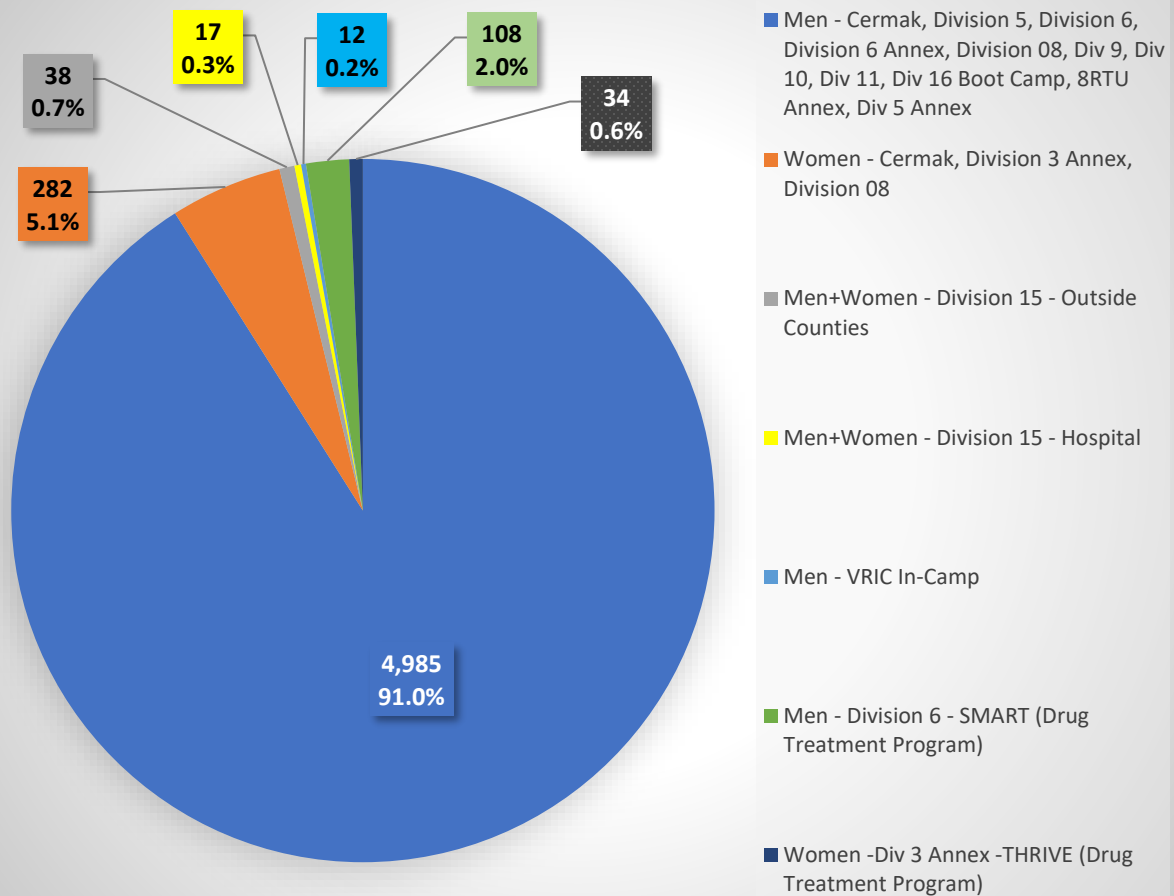

# Sheriff's Daily Report

2/13/2025

Under the Custody of the Sheriff	
Total Male and Female	6,992
Jail Population	5,476
Community Corrections	1,516

## Jail Population - Behind the Walls

# Sheriff's Daily Report

2/13/2025

## CCSO Population Demographics