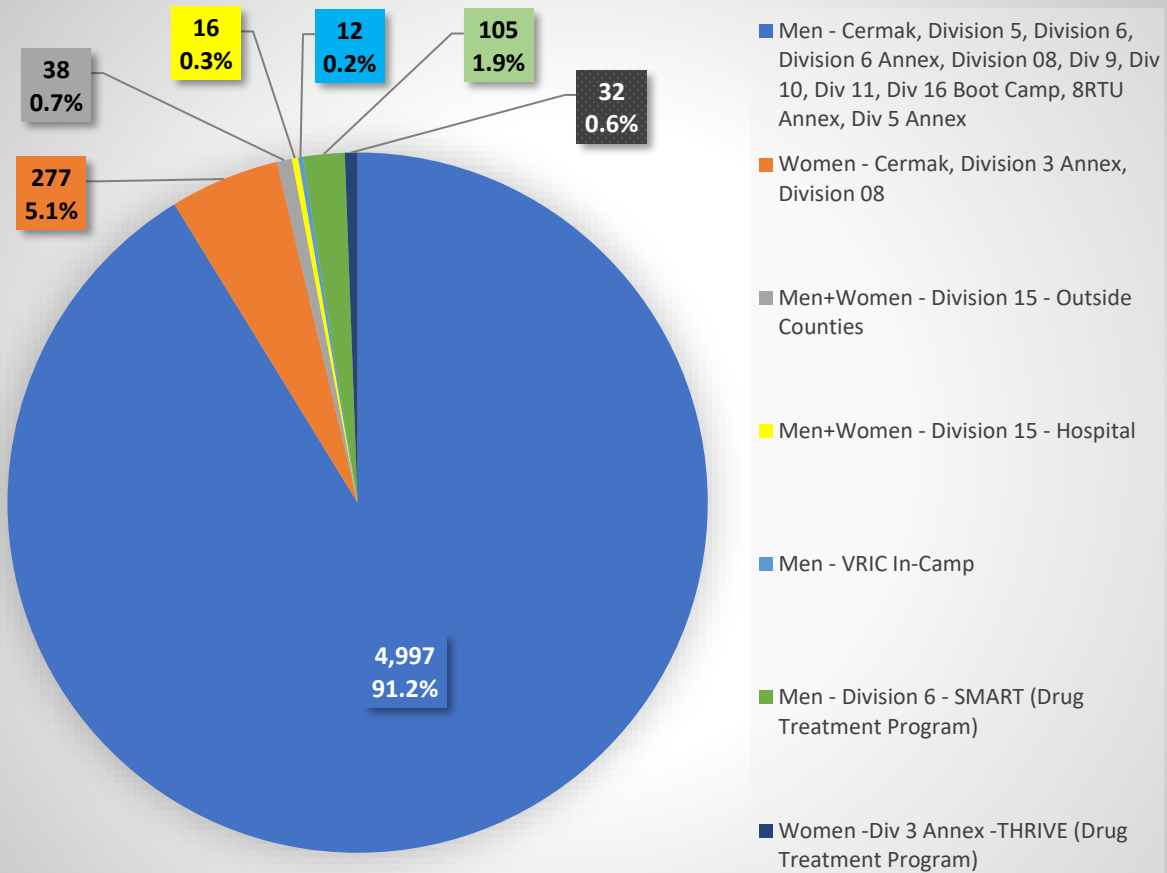

Sheriff's Daily Report

2/14/2025

Under the Custody of the Sheriff	
Total Male and Female	6,996
Jail Population	5,477
Community Corrections	1,519

Jail Population - Behind the Walls

Sheriff's Daily Report

2/14/2025

CCSO Population Demographics