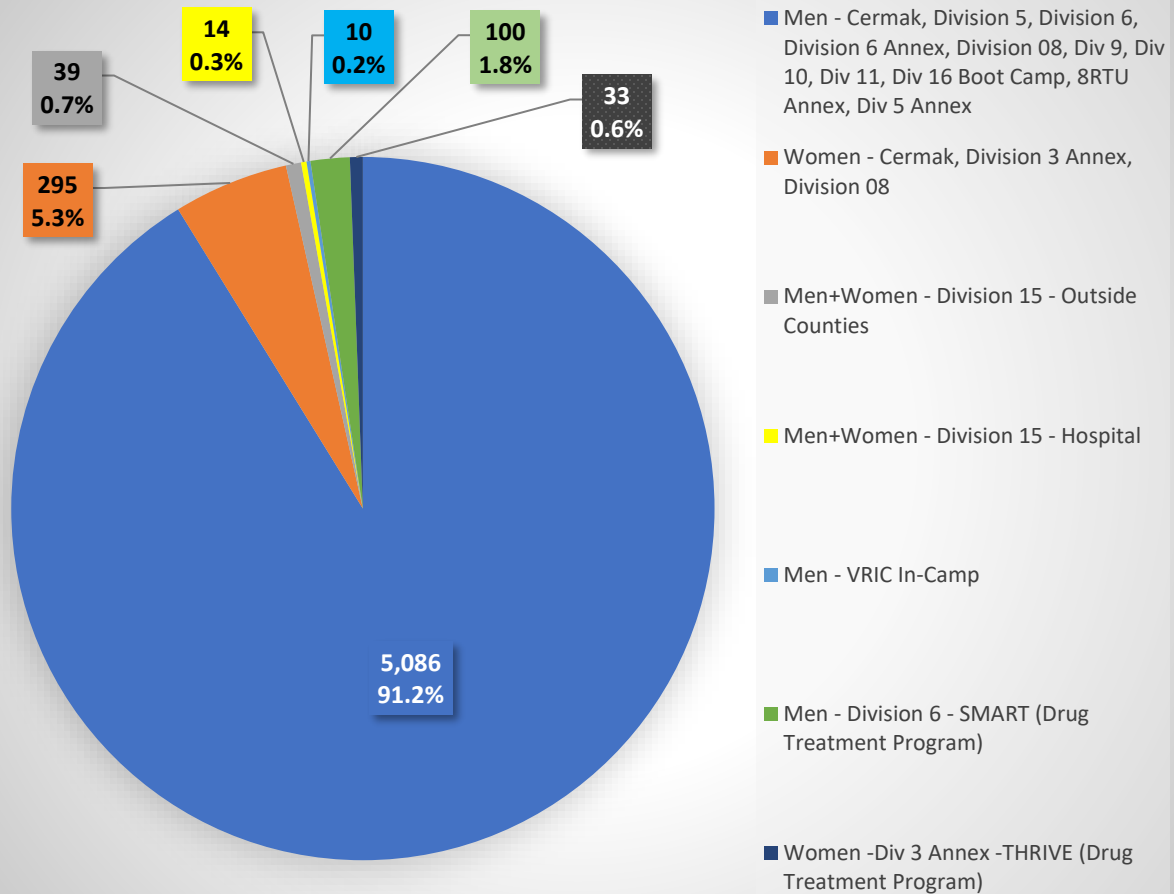

Sheriff's Daily Report

2/19/2025

Under the Custody of the Sheriff	
Total Male and Female	7,105
Jail Population	5,577
Community Corrections	1,528

Jail Population - Behind the Walls

Sheriff's Daily Report

2/19/2025

CCSO Population Demographics