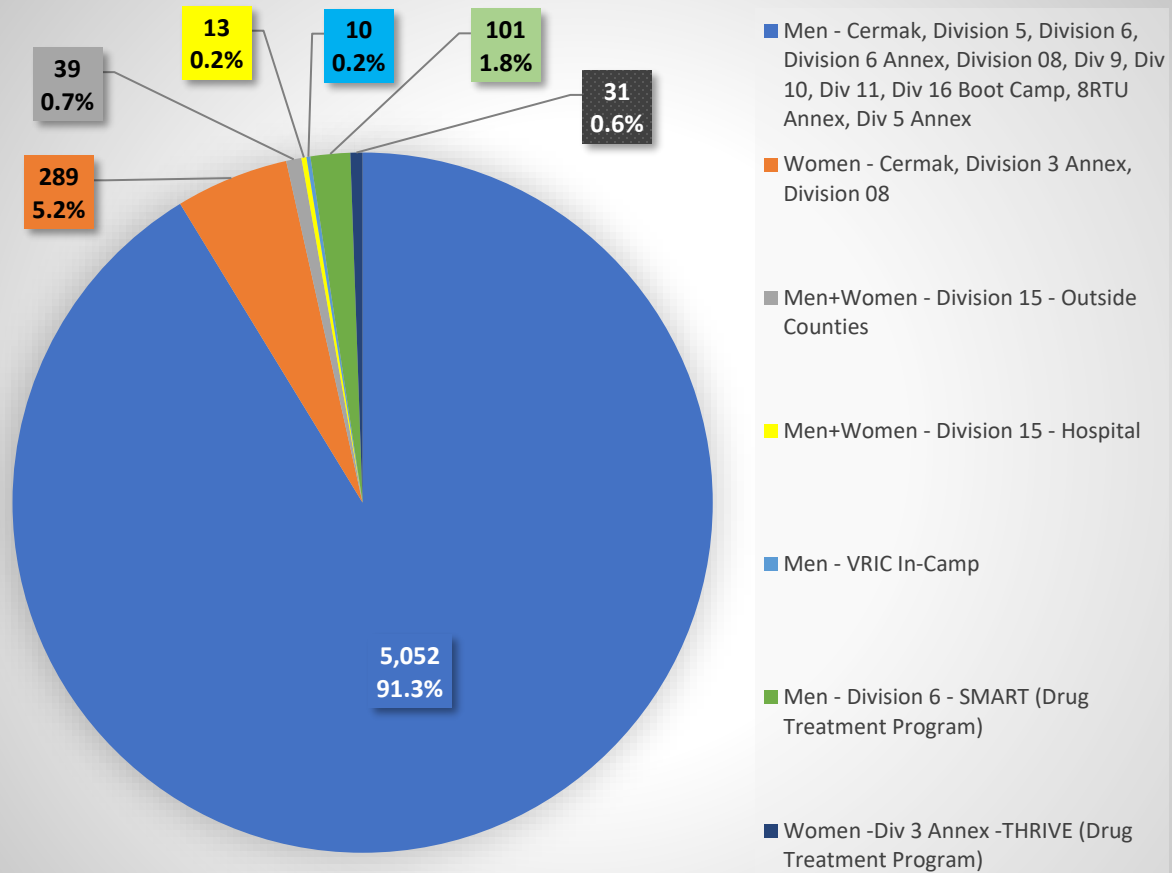

Sheriff's Daily Report

2/22/2025

Under the Custody of the Sheriff	
Total Male and Female	7,063
Jail Population	5,535
Community Corrections	1,528

Jail Population - Behind the Walls

Sheriff's Daily Report

2/22/2025

CCSO Population Demographics